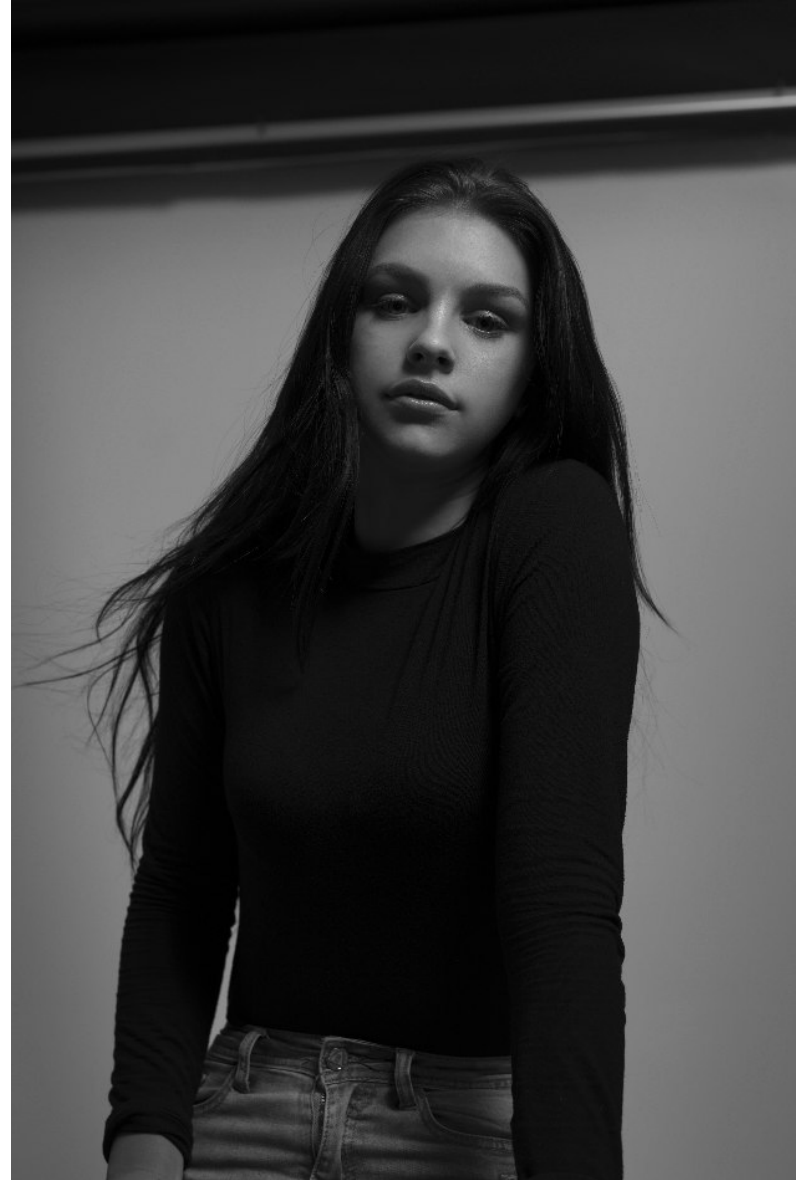

PROFILE

MODEL MANAGEMENT LTD

MADDY TAYLOR

HEIGHT 5'9" BUST 32" WAIST 25" HIPS 34" SHOE 5 UK HAIR BROWN EYES GREEN

PROFILE

MODEL MANAGEMENT LTD

MADDY TAYLOR

HEIGHT 5'9" BUST 32" WAIST 25" HIPS 34" SHOE 5 UK HAIR BROWN EYES GREEN

PROFILE

MODEL MANAGEMENT LTD

MADDY TAYLOR

HEIGHT 5'9" BUST 32" WAIST 25" HIPS 34" SHOE 5 UK HAIR BROWN EYES GREEN