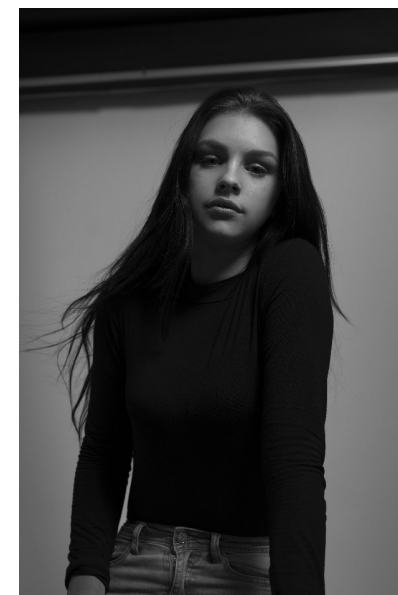

## MADDY TAYLOR

HEIGHT 5'9" BUST 32" WAIST 25" HIPS 34" SHOE 5 UK  
HAIR BROWN EYES GREEN