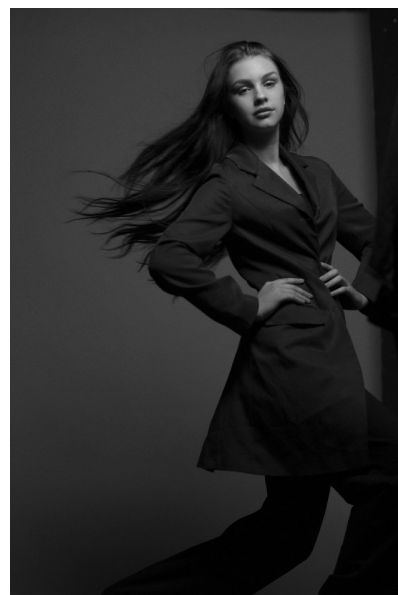

## MADDY TAYLOR

HEIGHT 5'9" BUST 32" WAIST 25" HIPS 34" SHOE 5 UK  
HAIR BROWN EYES GREEN