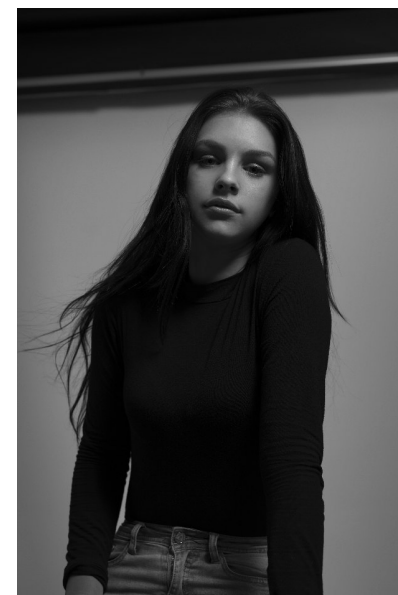

MADDY TAYLOR

HEIGHT 5'9" BUST 32" WAIST 25" HIPS 34" SHOE 5 UK HAIR BROWN
EYES GREEN

PROFILE

MODEL MANAGEMENT LTD

Profile Model Management - 21 Little Portland Street, 1st Floor - LONDON
W1W8BT Tel : +44 20 7836 5282