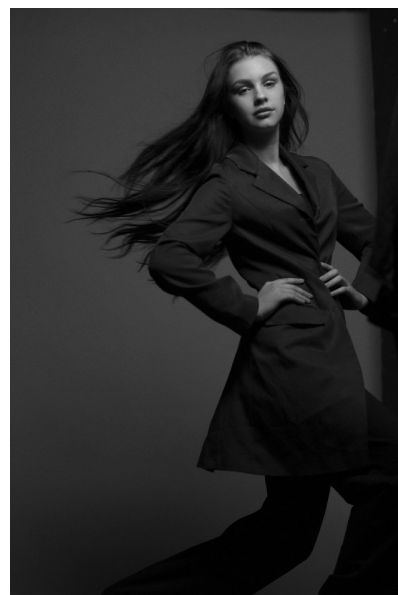

MADDY TAYLOR

HEIGHT 5'9" BUST 32" WAIST 25" HIPS 34" SHOE 5 UK HAIR BROWN
EYES GREEN

PROFILE

MODEL MANAGEMENT LTD

Profile Model Management - 21 Little Portland Street, 1st Floor - LONDON
W1W8BT Tel : +44 20 7836 5282