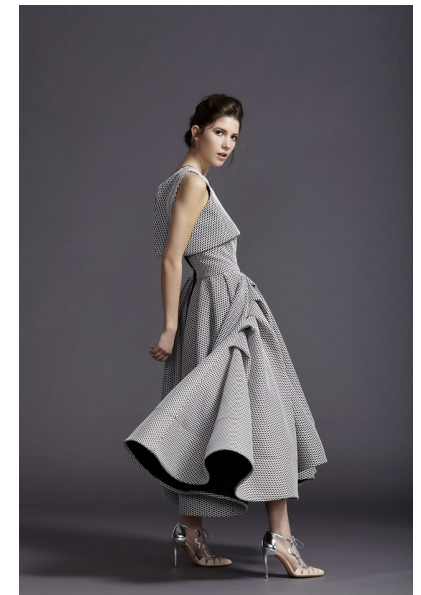

BETHEL

HEIGHT 5'8" BUST 32" C WAIST 23" HIPS 34" SHOE 5 UK
HAIR BROWN EYES BROWN

PROFILE

MODEL MANAGEMENT LTD

Profile Model Management - 21 Little Portland Street, 1st Floor - LONDON
W1W8BT Tel : +44 20 7836 5282