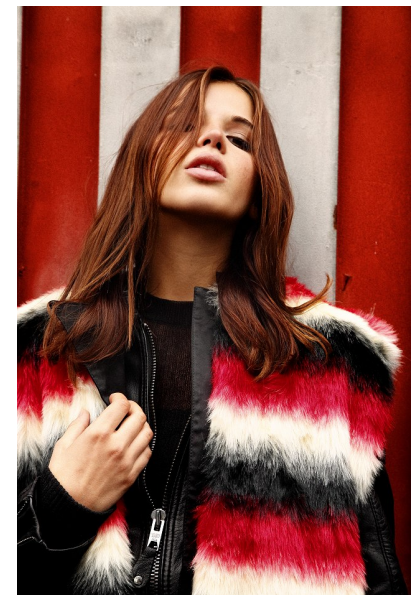

SOL DE VILALLONGA

HEIGHT 5'8" BUST 32" A WAIST 24" HIPS 33" SHOE 6.5 UK
HAIR BROWN EYES HAZEL

PROFILE

MODEL MANAGEMENT LTD

Profile Model Management - 21 Little Portland Street, 1st Floor - LONDON
W1W8BT Tel : +44 20 7836 5282