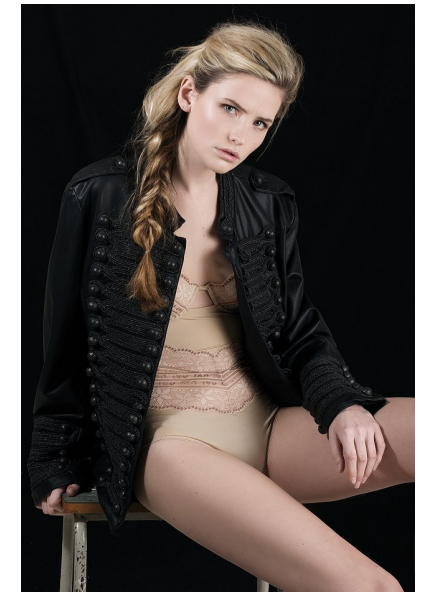

CHLOE COMBS

HEIGHT 5'11" BUST 33.5" B WAIST 24.5" HIPS 35.5" SHOE 7 UK
HAIR BLONDE EYES BLUE

PROFILE

MODEL MANAGEMENT LTD

Profile Model Management - 21 Little Portland Street, 1st Floor - LONDON
W1W8BT Tel : +44 20 7836 5282