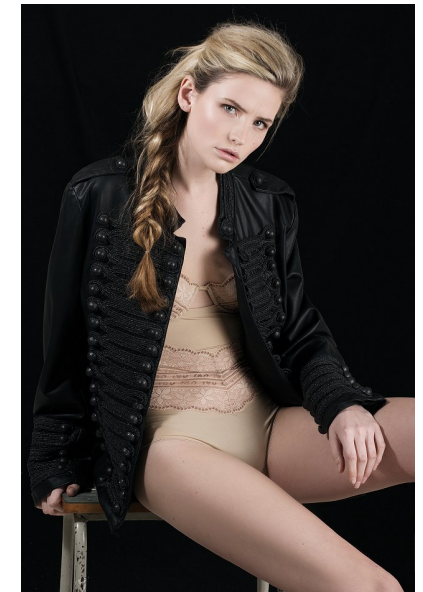

CHLOE COMBS

HEIGHT 5'11" BUST 33.5" B WAIST 24.5" HIPS 35.5" SHOE 7 UK
HAIR BLONDE EYES BLUE

PROFILE

MODEL MANAGEMENT LTD

Profile Model Management - 21 Little Portland Street, 1st Floor - LONDON W1W8BT

Tel : +44 20 7836 5282