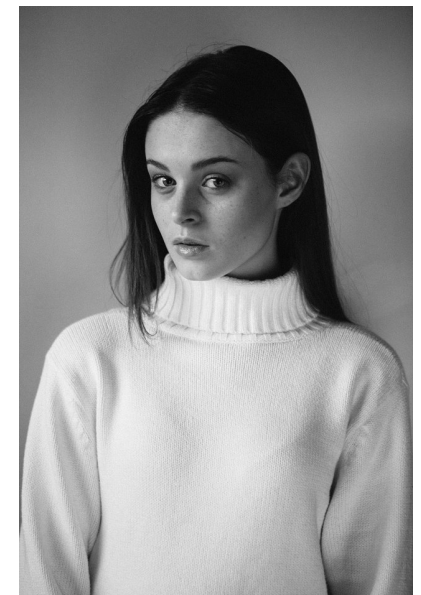

ELLA DODGE

HEIGHT 5'9" BUST 32" B WAIST 24" HIPS 34" SHOE 5 UK
HAIR BROWN EYES BLUE

PROFILE

MODEL MANAGEMENT LTD

Profile Model Management - 21 Little Portland Street, 1st Floor - LONDON
W1W8BT Tel : +44 20 7836 5282