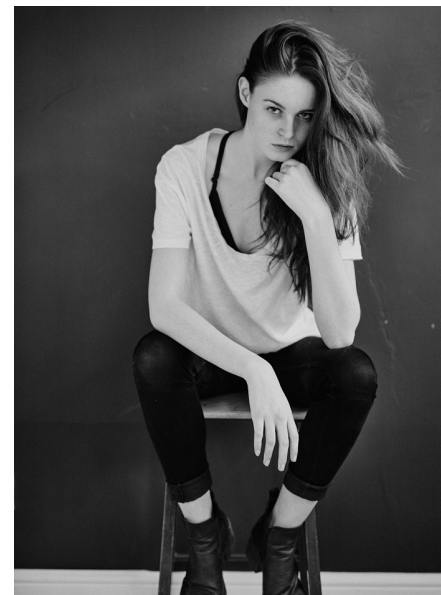

ELLA DODGE

HEIGHT 5'9" BUST 32" B WAIST 24" HIPS 34" SHOE 5 UK
HAIR BROWN EYES BLUE

PROFILE

MODEL MANAGEMENT LTD

Profile Model Management - 21 Little Portland Street, 1st Floor - LONDON
W1W8BT Tel : +44 20 7836 5282