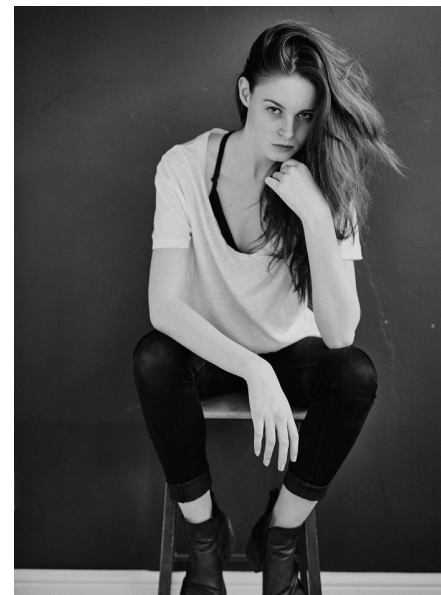

ELLA DODGE

HEIGHT 5'9" BUST 32" B WAIST 24" HIPS 34" SHOE 5 UK  
HAIR BROWN EYES BLUE