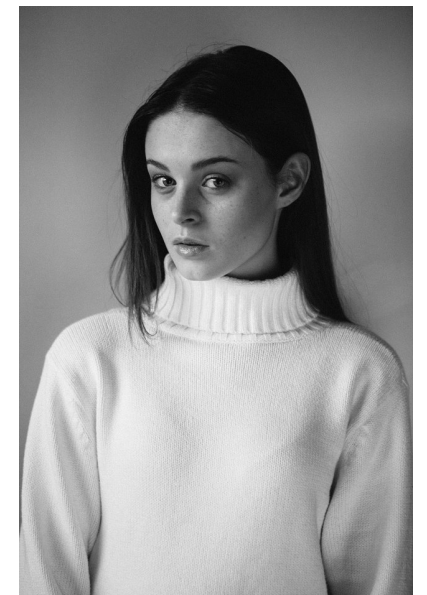

ELLA DODGE

HEIGHT 5'9" BUST 32" B WAIST 24" HIPS 34" SHOE 5 UK  
HAIR BROWN EYES BLUE