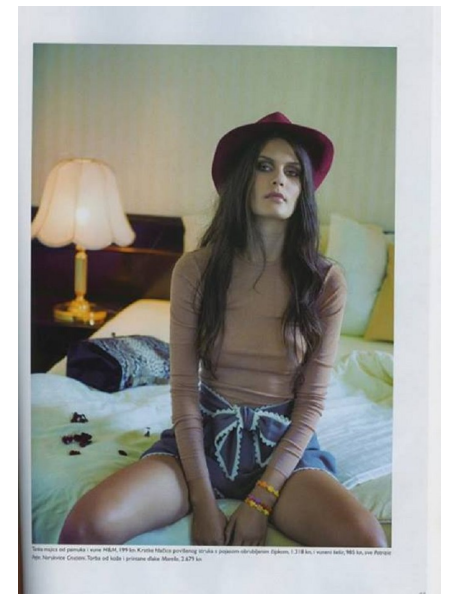

EVA D

HEIGHT 5'10.5" BUST 33" WAIST 24.5" HIPS 35.5" SHOE 6.5 UK
HAIR BROWN EYES BLUE

PROFILE

MODEL MANAGEMENT LTD

Profile Model Management - 21 Little Portland Street, 1st Floor - LONDON
W1W8BT Tel : +44 20 7836 5282