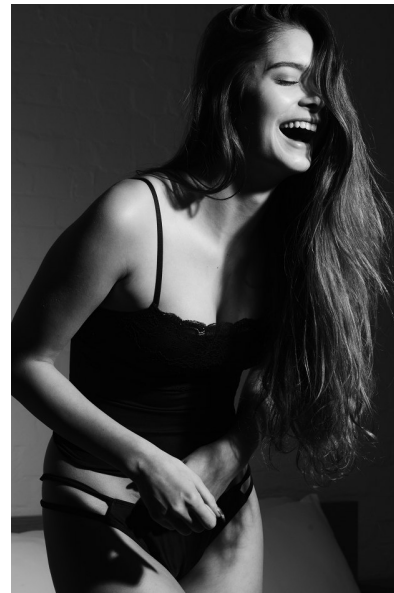

GABRIELA .

HEIGHT 5'9" BUST 34" B WAIST 26" HIPS 37" SHOE 5 UK
HAIR BROWN EYES HAZEL

PROFILE

MODEL MANAGEMENT LTD

Profile Model Management - 21 Little Portland Street, 1st Floor - LONDON
W1W8BT Tel : +44 20 7836 5282