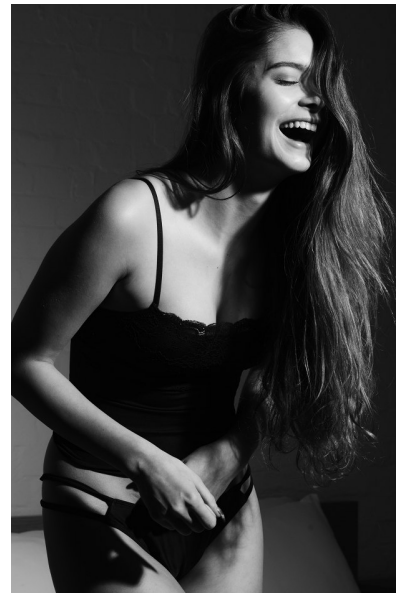

GABRIELA .

HEIGHT 5'9" BUST 34" B WAIST 26" HIPS 37" SHOE 5 UK
HAIR BROWN EYES HAZEL

PROFILE

MODEL MANAGEMENT LTD

Profile Model Management - 21 Little Portland Street, 1st Floor - LONDON
W1W8BT Tel : +44 20 7836 5282