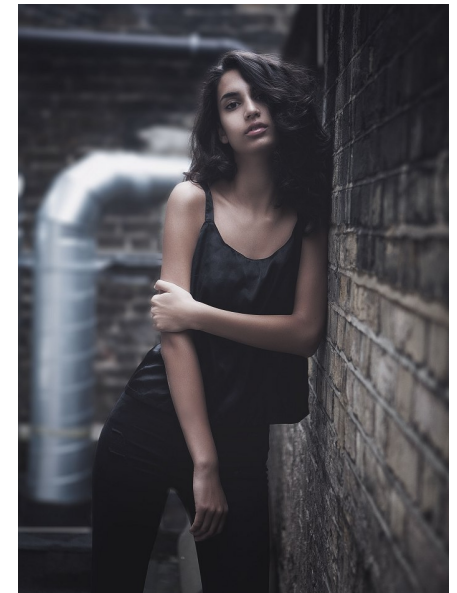

TARA

HEIGHT 5'10" BUST 32" C WAIST 24.5" HIPS 37" SHOE 7 UK  
HAIR DARK BROWN EYES HAZEL

PROFILE  
MODEL MANAGEMENT LTD

Profile Model Management - 21 Little Portland Street, 1st Floor - LONDON W1W8BT

Tel : +44 20 7836 5282