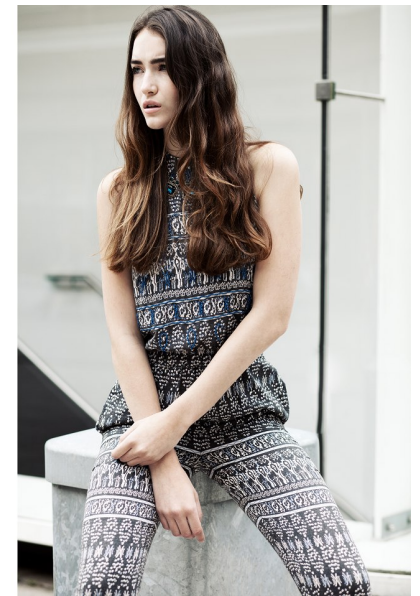

LENA REICHEL

HEIGHT 5'9.5" BUST 32" WAIST 23.5" HIPS 34.5" DRESS 8 UK
SHOE 6.5 UK HAIR BROWN EYES BLUE/GREY

PROFILE
MODEL MANAGEMENT LTD

Profile Model Management - 21 Little Portland Street, 1st Floor - LONDON
W1W8BT Tel : +44 20 7836 5282