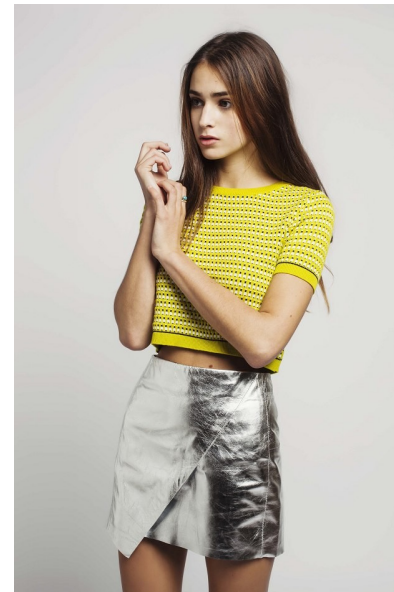

MOLLY EVANS

HEIGHT 5'7" WAIST 23" HIPS 34" SHOE 5 UK HAIR BROWN  
EYES BROWN

PROFILE  
MODEL MANAGEMENT LTD

Profile Model Management - 21 Little Portland Street, 1st Floor - LONDON W1W8BT

Tel : +44 20 7836 5282