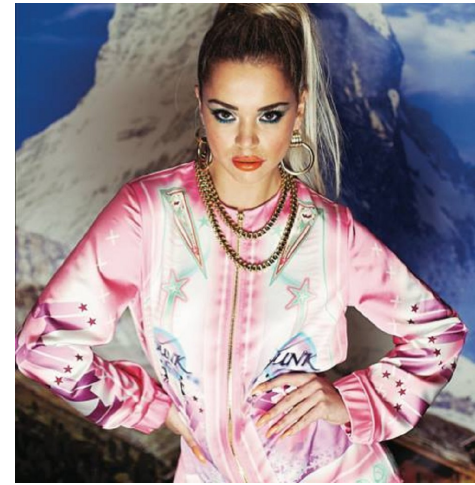

CICI CAVANAGH

HEIGHT 5'7" BUST 32" B WAIST 24" HIPS 34" SHOE 5 UK
HAIR BLONDE EYES GREEN

PROFILE
MODEL MANAGEMENT LTD

Profile Model Management - 21 Little Portland Street, 1st Floor - LONDON
W1W8BT Tel : +44 20 7836 5282