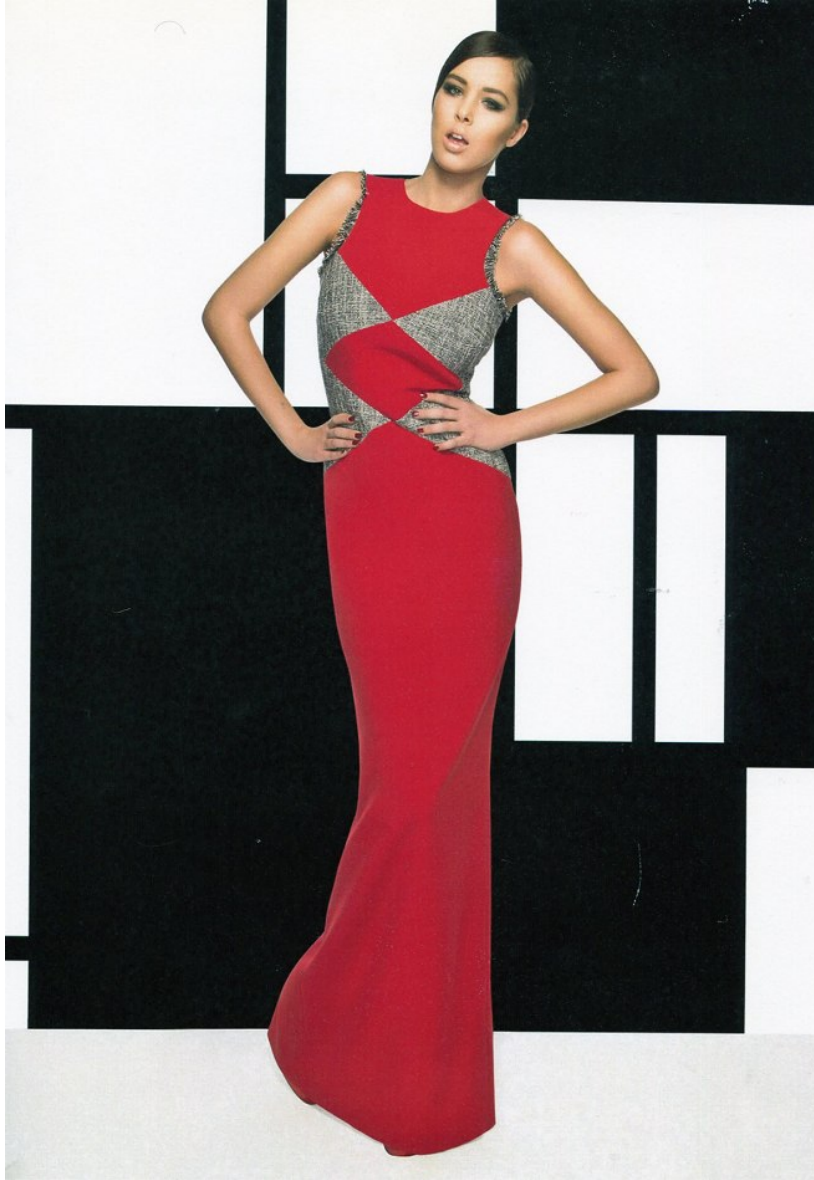

# PROFILE

MODEL MANAGEMENT LTD

KIM K

HEIGHT 5'11" BUST 34" C WAIST 24.5" HIPS 35" SHOE 6 UK HAIR BROWN EYES GREEN