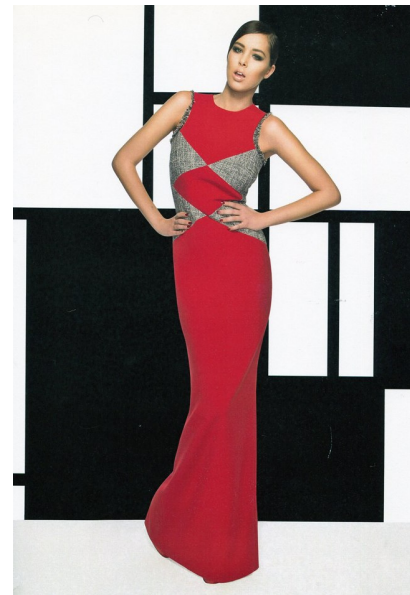

KIM K

HEIGHT 5'11" BUST 34" C WAIST 24.5" HIPS 35" SHOE 6 UK
HAIR BROWN EYES GREEN

PROFILE

MODEL MANAGEMENT LTD

Profile Model Management - 21 Little Portland Street, 1st Floor - LONDON
W1W8BT Tel : +44 20 7836 5282