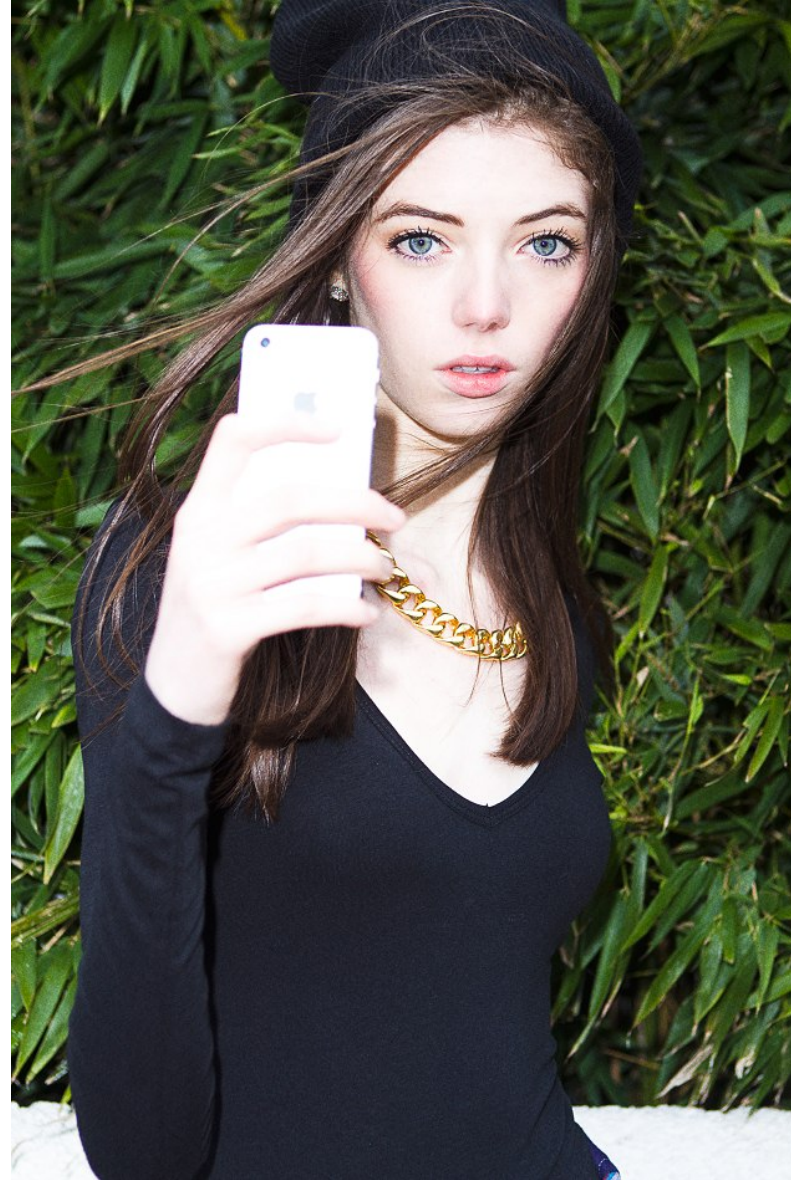

# PROFILE

MODEL MANAGEMENT LTD

HANNAH CRICK

HEIGHT 5'10" WAIST 23.5" HIPS 33" SHOE 5 UK HAIR BROWN EYES BLUE