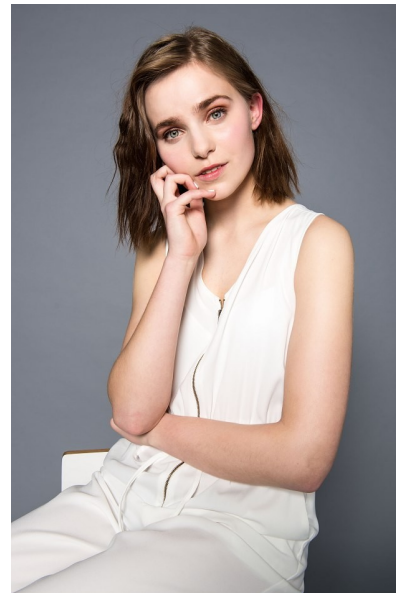

## HARRIET

HEIGHT 5'9" BUST 31" A WAIST 27" HIPS 37" SHOE 6.5 UK  
HAIR BROWN EYES BLUE