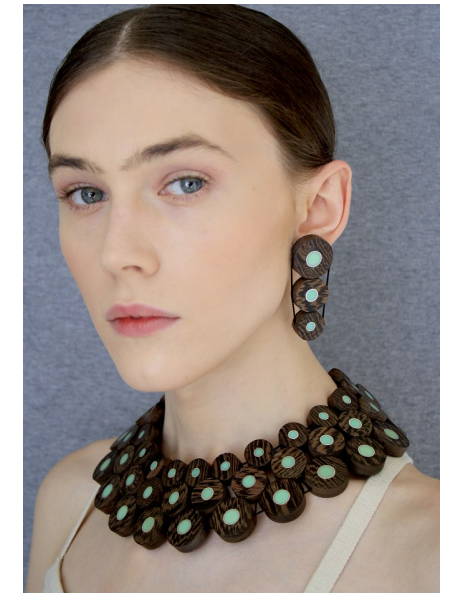

EDIE CHARLES

HEIGHT 5'8" BUST 34" B WAIST 25" HIPS 31.5" SHOE 6 UK  
HAIR BROWN EYES BLUE/GREEN