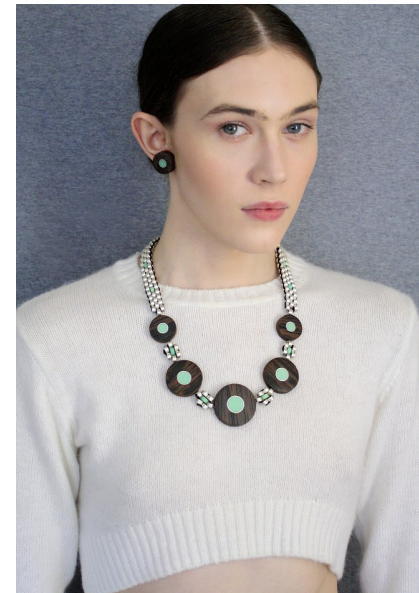

EDIE CHARLES

HEIGHT 5'8" BUST 34" B WAIST 25" HIPS 31.5" SHOE 6 UK  
HAIR BROWN EYES BLUE/GREEN