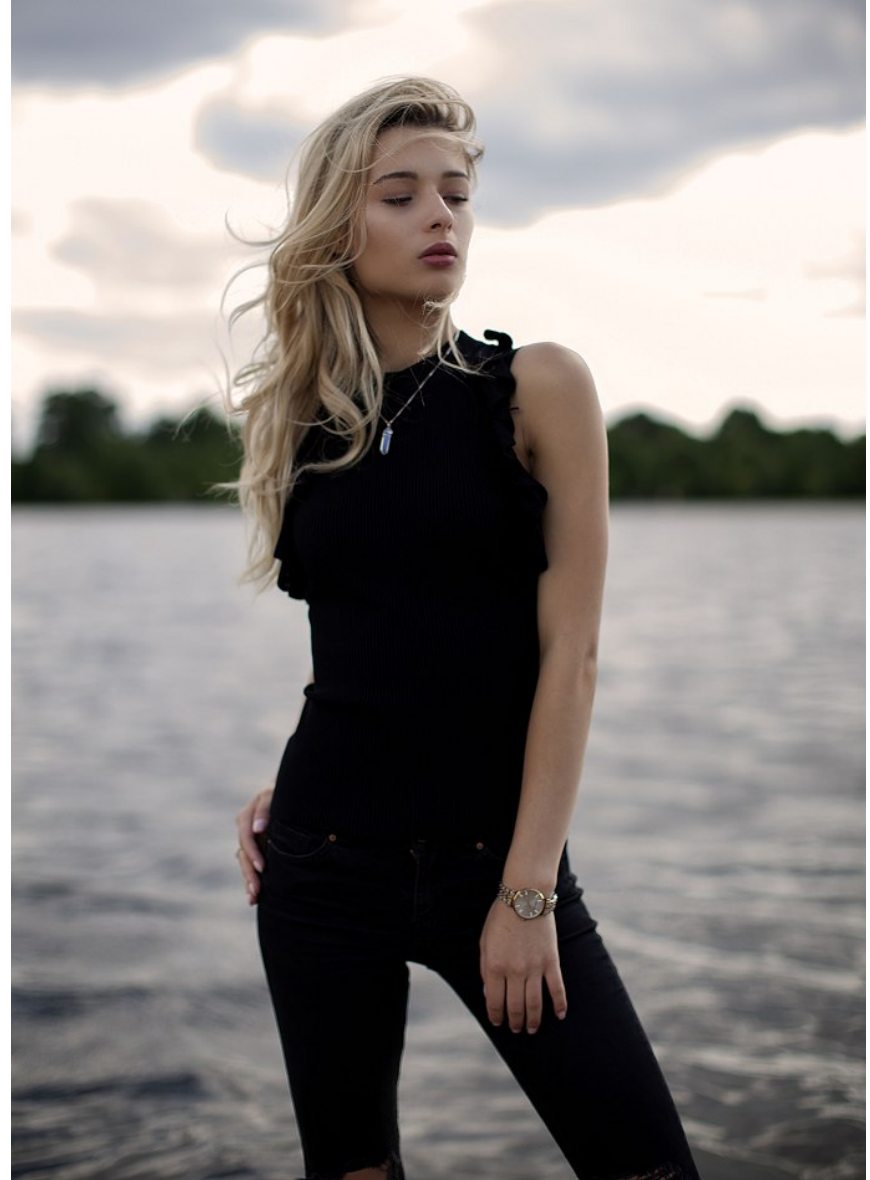

PROFILE

MODEL MANAGEMENT LTD

SOFIA .

HEIGHT 5'8.5" BUST 32" A WAIST 24" HIPS 35" SHOE 5 UK HAIR BROWN EYES HAZEL

PROFILE

MODEL MANAGEMENT LTD

SOFIA .

HEIGHT 5'8.5" BUST 32" A WAIST 24" HIPS 35" SHOE 5 UK HAIR BROWN EYES HAZEL

PROFILE

MODEL MANAGEMENT LTD

SOFIA .

HEIGHT 5'8.5" BUST 32" A WAIST 24" HIPS 35" SHOE 5 UK HAIR BROWN EYES HAZEL