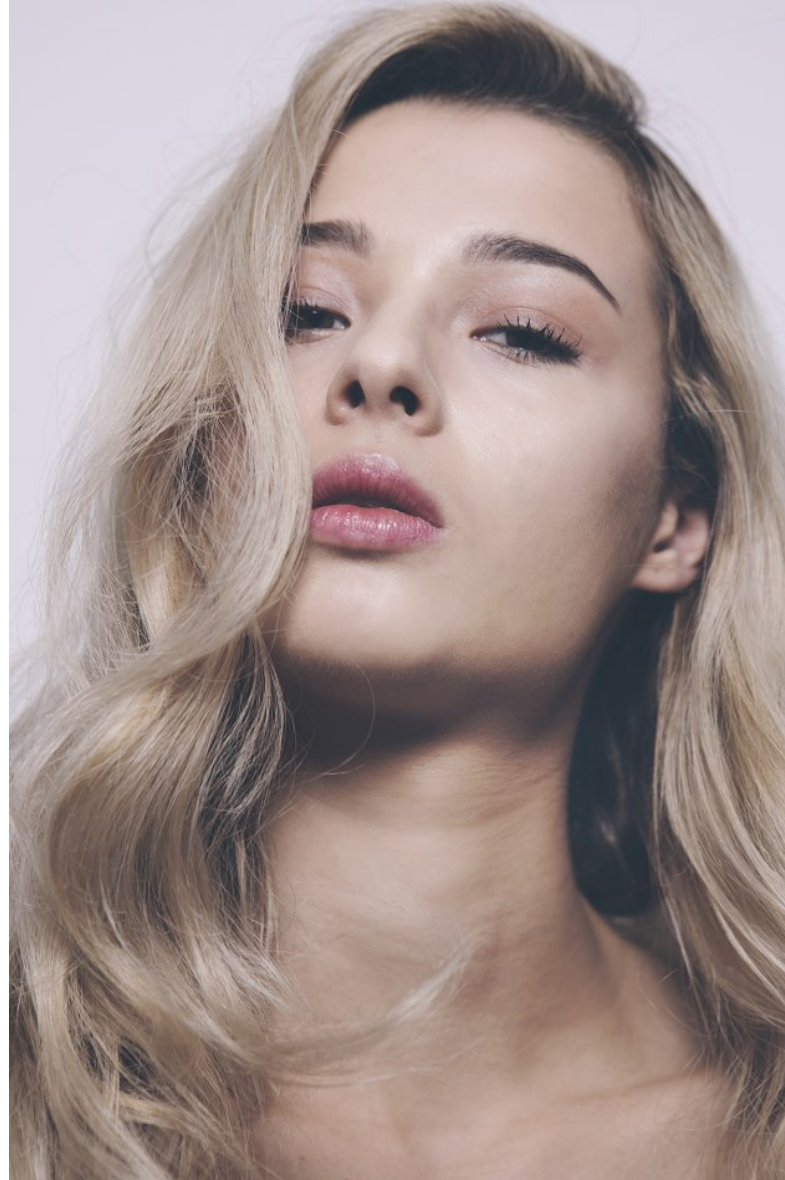

PROFILE

MODEL MANAGEMENT LTD

SOFIA .

HEIGHT 5'8.5" BUST 32" A WAIST 24" HIPS 35" SHOE 5 UK HAIR BROWN EYES HAZEL

PROFILE

MODEL MANAGEMENT LTD

SOFIA .

HEIGHT 5'8.5" BUST 32" A WAIST 24" HIPS 35" SHOE 5 UK HAIR BROWN EYES HAZEL

PROFILE

MODEL MANAGEMENT LTD

SOFIA .

HEIGHT 5'8.5" BUST 32" A WAIST 24" HIPS 35" SHOE 5 UK HAIR BROWN EYES HAZEL