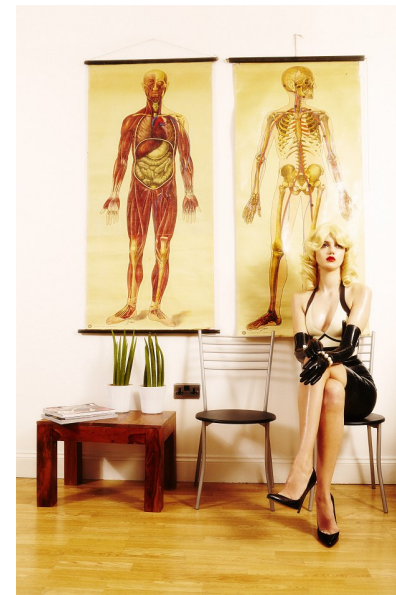

PALOMA

HEIGHT 5'9.5" BUST 34" B WAIST 26" HIPS 36" SHOE 6 UK
HAIR BLONDE EYES BLUE

PROFILE

MODEL MANAGEMENT LTD

Profile Model Management - 21 Little Portland Street, 1st Floor - LONDON
W1W8BT Tel : +44 20 7836 5282