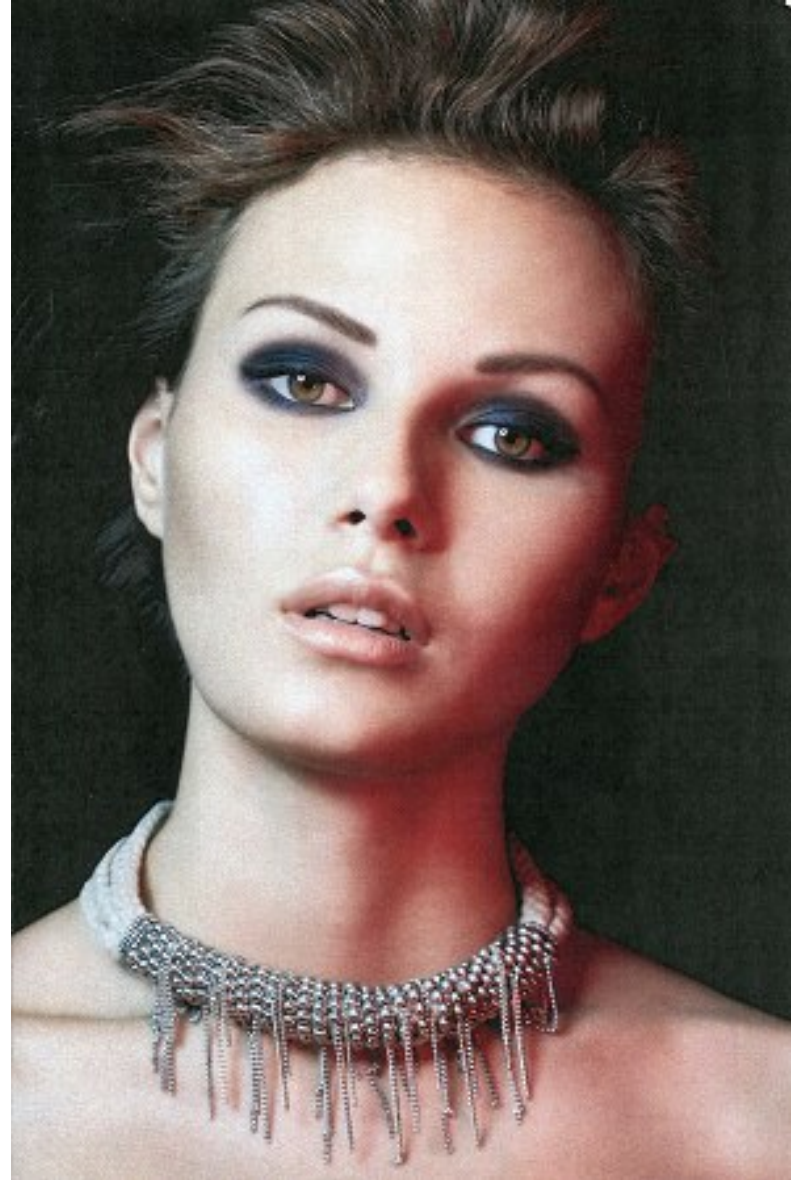

PROFILE

MODEL MANAGEMENT LTD

NADINE JANSON

HEIGHT 5'11.5" BUST 34.5" WAIST 25" HIPS 36" HAIR LIGHT BROWN EYES BROWN

PROFILE

MODEL MANAGEMENT LTD

NADINE JANSON

HEIGHT 5'11.5" BUST 34.5" WAIST 25" HIPS 36" HAIR LIGHT BROWN EYES BROWN