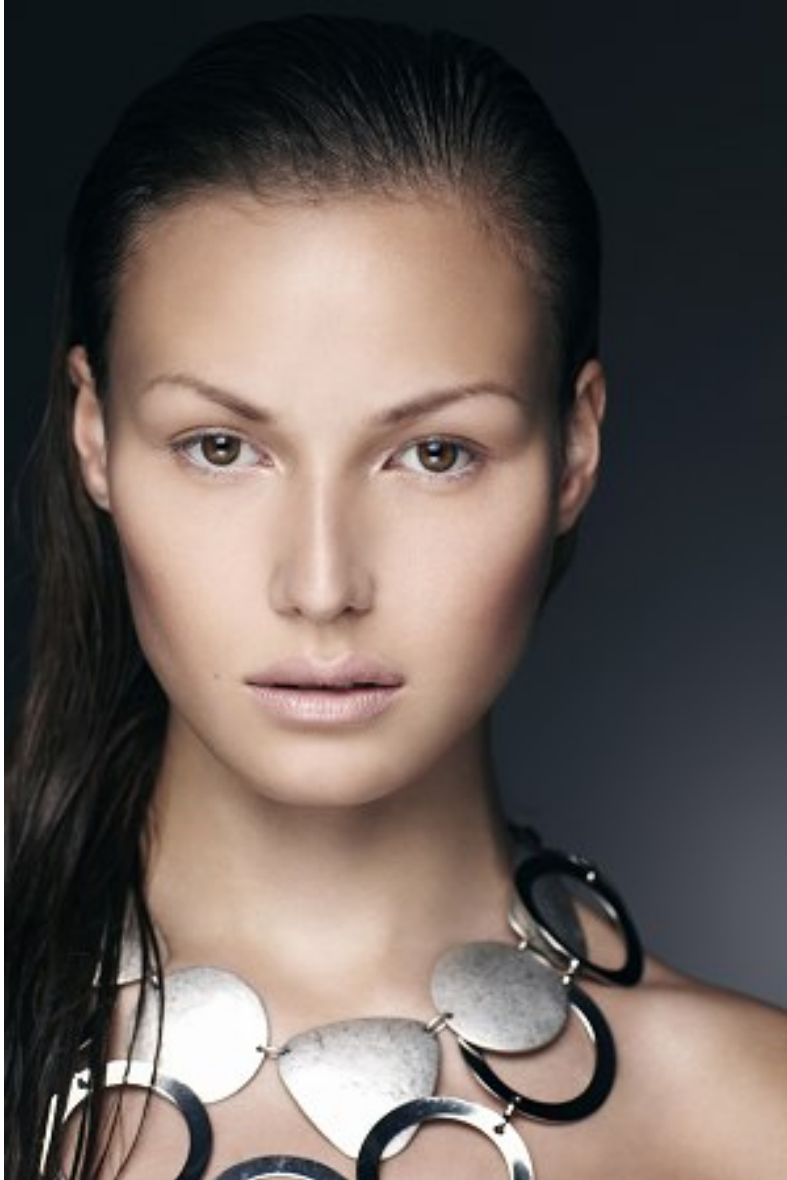

NADINE JANSON

PROFILE

MODEL MANAGEMENT LTD

NADINE JANSON

HEIGHT 5'11.5" BUST 34.5" WAIST 25" HIPS 36" HAIR LIGHT BROWN EYES BROWN