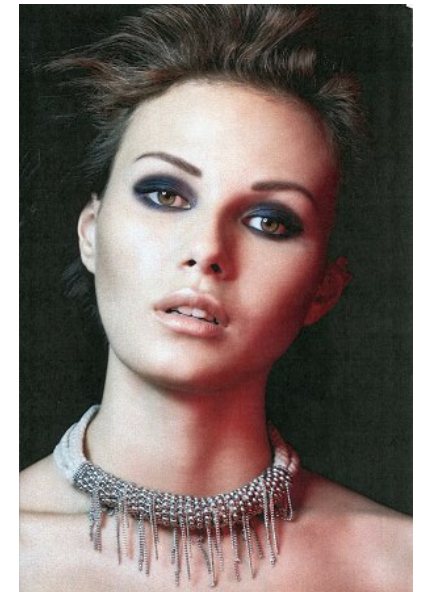

NADINE JANSON

HEIGHT 5'11.5" BUST 34.5" WAIST 25" HIPS 36" HAIR LIGHT BROWN
EYES BROWN

PROFILE

MODEL MANAGEMENT LTD

Profile Model Management - 21 Little Portland Street, 1st Floor - LONDON
W1W8BT Tel : +44 20 7836 5282