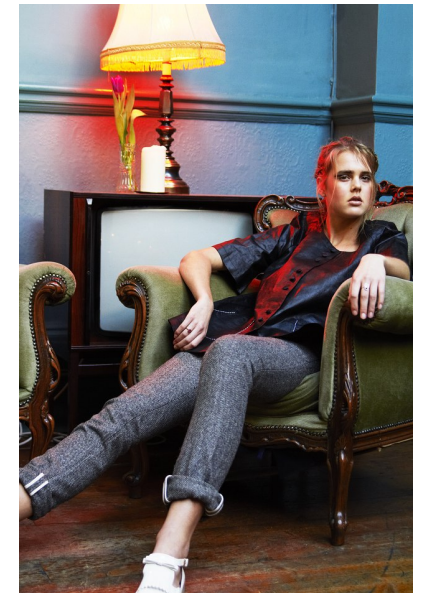

MEGAN HALSTED

HEIGHT 6'0" BUST 32" WAIST 25" HIPS 35" SHOE 6.5 UK
HAIR LIGHT BROWN EYES BROWN

PROFILE
MODEL MANAGEMENT LTD

Profile Model Management - 21 Little Portland Street, 1st Floor - LONDON
W1W8BT Tel : +44 20 7836 5282