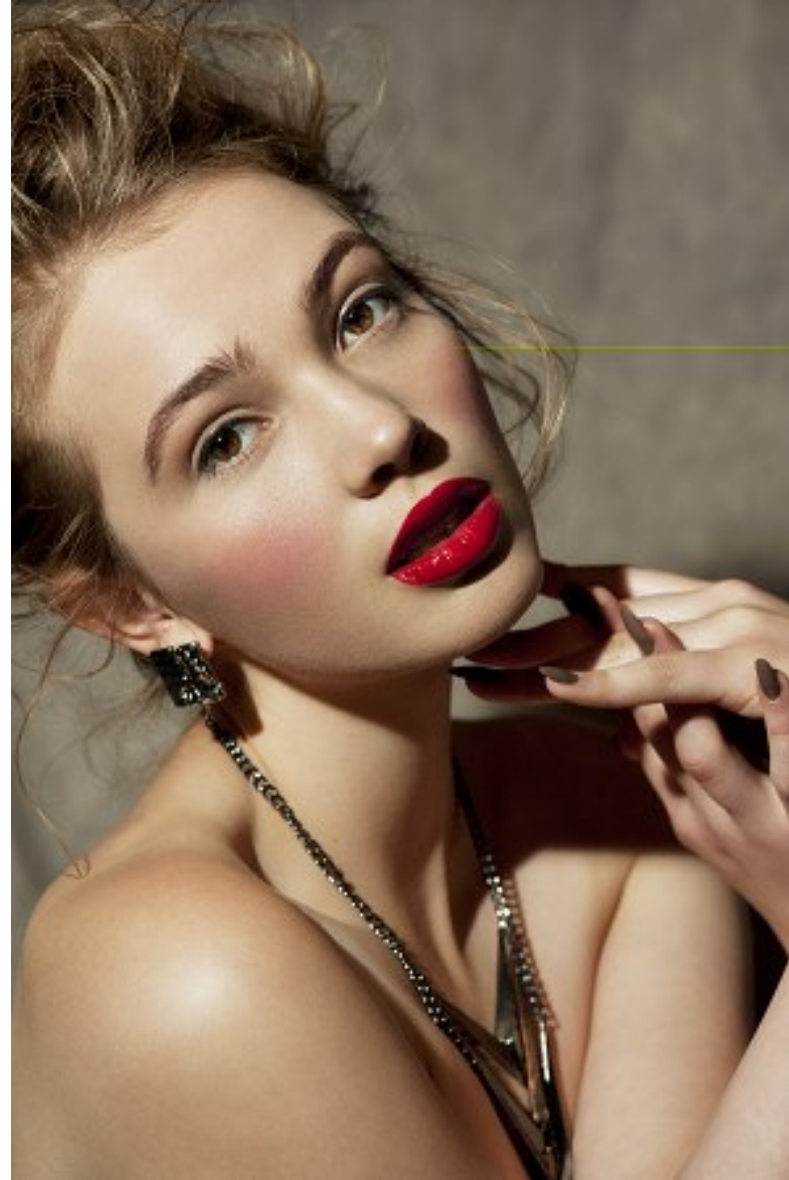

# PROFILE

MODEL MANAGEMENT LTD

MOLLY

HEIGHT 5'10" BUST 34" WAIST 25.5" HIPS 35.5" SHOE 7 UK HAIR BLONDE EYES BROWN