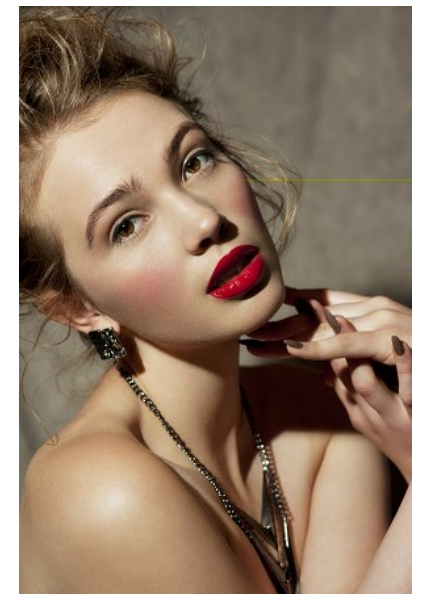

MOLLY

HEIGHT 5'10" BUST 34" WAIST 25.5" HIPS 35.5" SHOE 7 UK  
HAIR BLONDE EYES BROWN