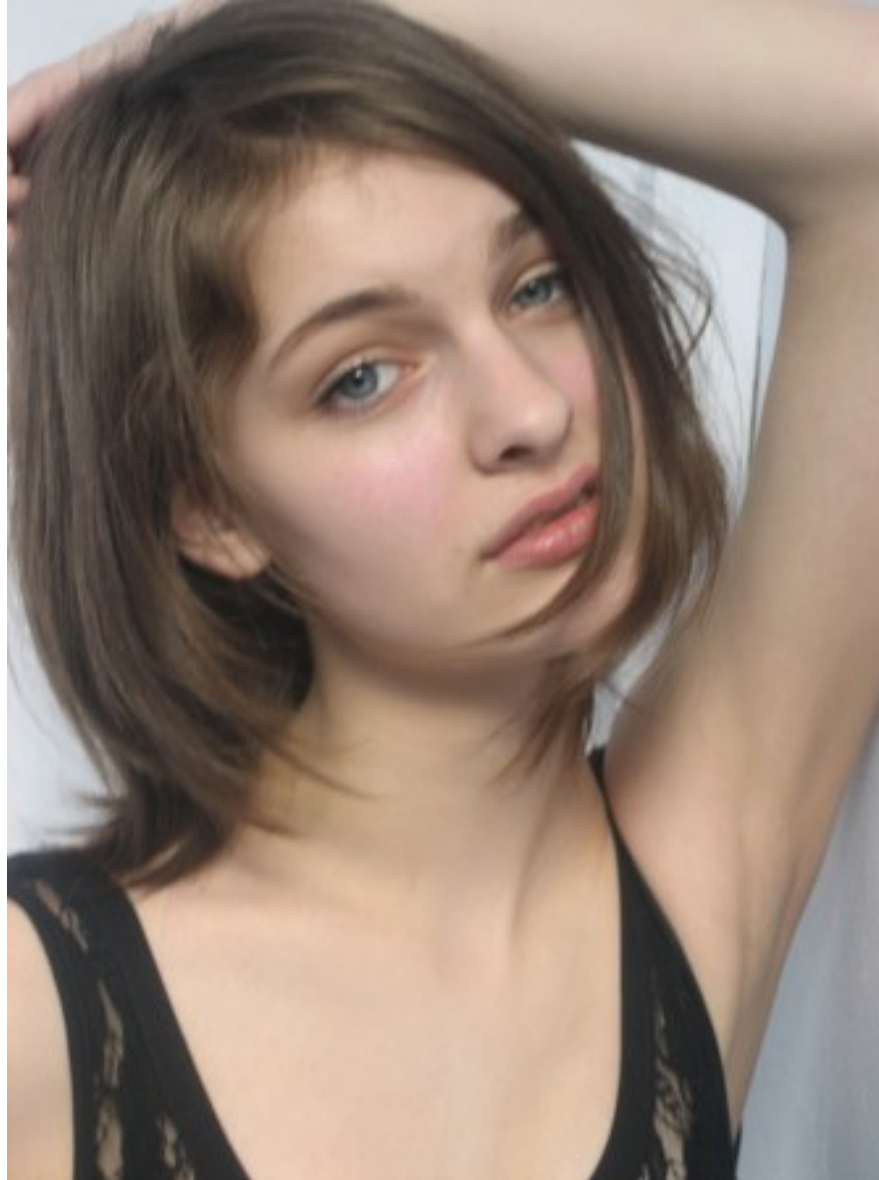

BOBBIE LEE

PROFILE

MODEL MANAGEMENT LTD

BOBBIE LEE

HEIGHT 5'8" BUST 33" D WAIST 24" HIPS 37" SHOE 5 UK HAIR BROWN EYES BLUE