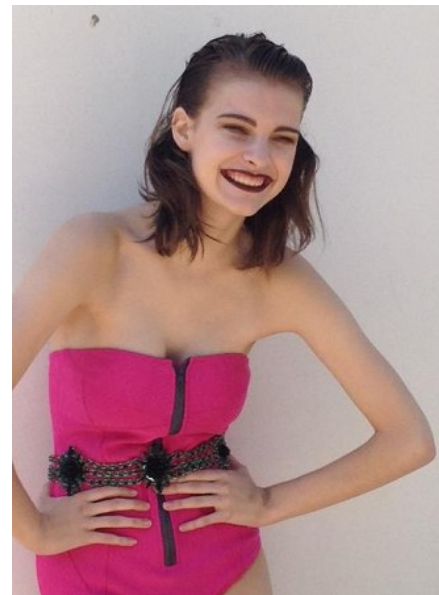

**BOBBIE LEE**

HEIGHT 5'8" BUST 33" D WAIST 24" HIPS 37" SHOE 5 UK  
HAIR BROWN EYES BLUE