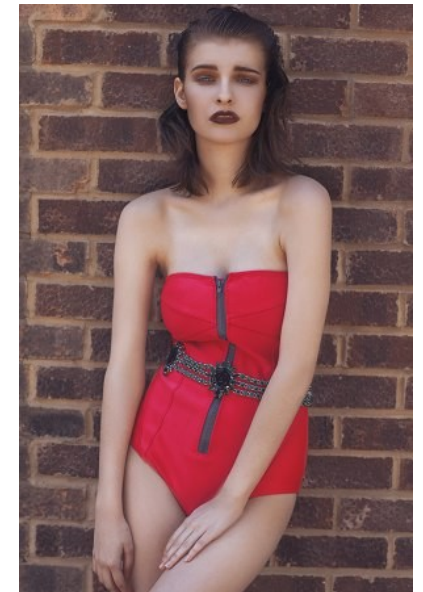

**BOBBIE LEE**

HEIGHT 5'8" BUST 33" D WAIST 24" HIPS 37" SHOE 5 UK  
HAIR BROWN EYES BLUE