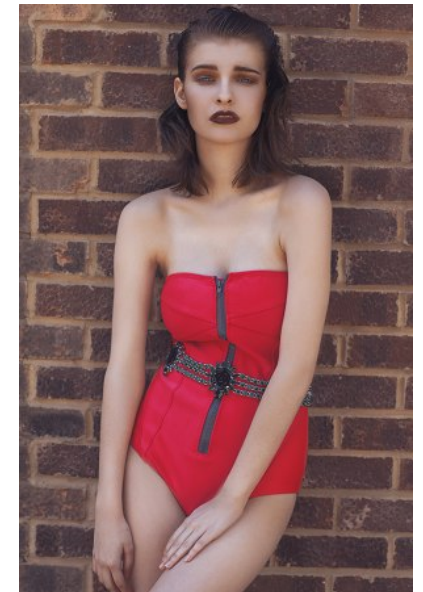

**BOBBIE LEE**

HEIGHT 5'8" BUST 33" D WAIST 24" HIPS 37" SHOE 5 UK  
HAIR BROWN EYES BLUE