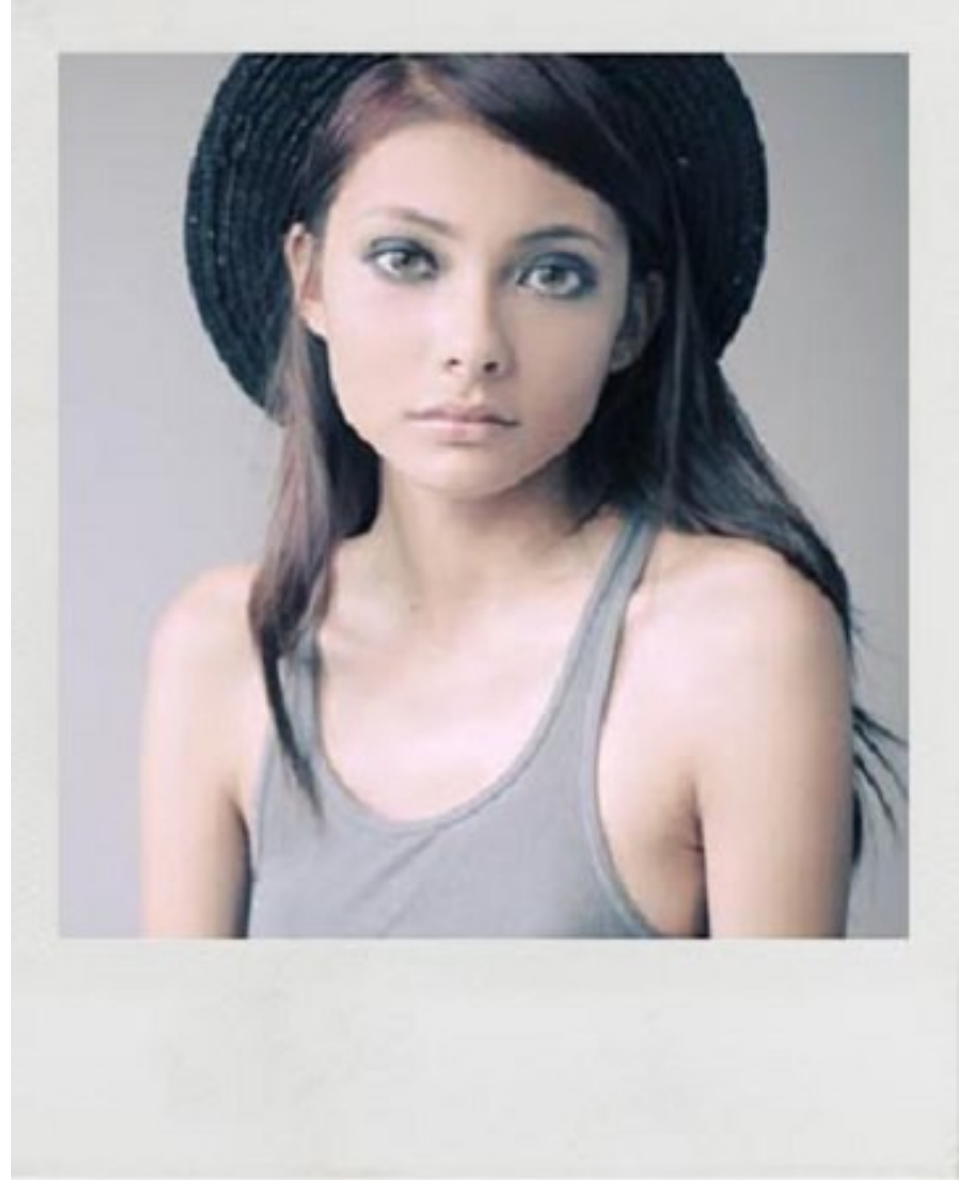

PROFILE

MODEL MANAGEMENT LTD

MICHELLE

HEIGHT 5'10" BUST 32" A WAIST 25" HIPS 34.5" SHOE 6 UK HAIR DARK BROWN EYES BROWN

PROFILE

MODEL MANAGEMENT LTD

Image: MICHELLE represented by Profile Model Management

MICHELLE

HEIGHT 5'10" BUST 32" A WAIST 25" HIPS 34.5" SHOE 6 UK HAIR DARK BROWN EYES BROWN

PROFILE

MODEL MANAGEMENT LTD

MICHELLE

HEIGHT 5'10" BUST 32" A WAIST 25" HIPS 34.5" SHOE 6 UK HAIR DARK BROWN EYES BROWN

PROFILE

HEIGHT 5'10" BUST 32" A WAIST 25" HIPS 34.5" SHOE 6 UK HAIR DARK BROWN EYES BROWN