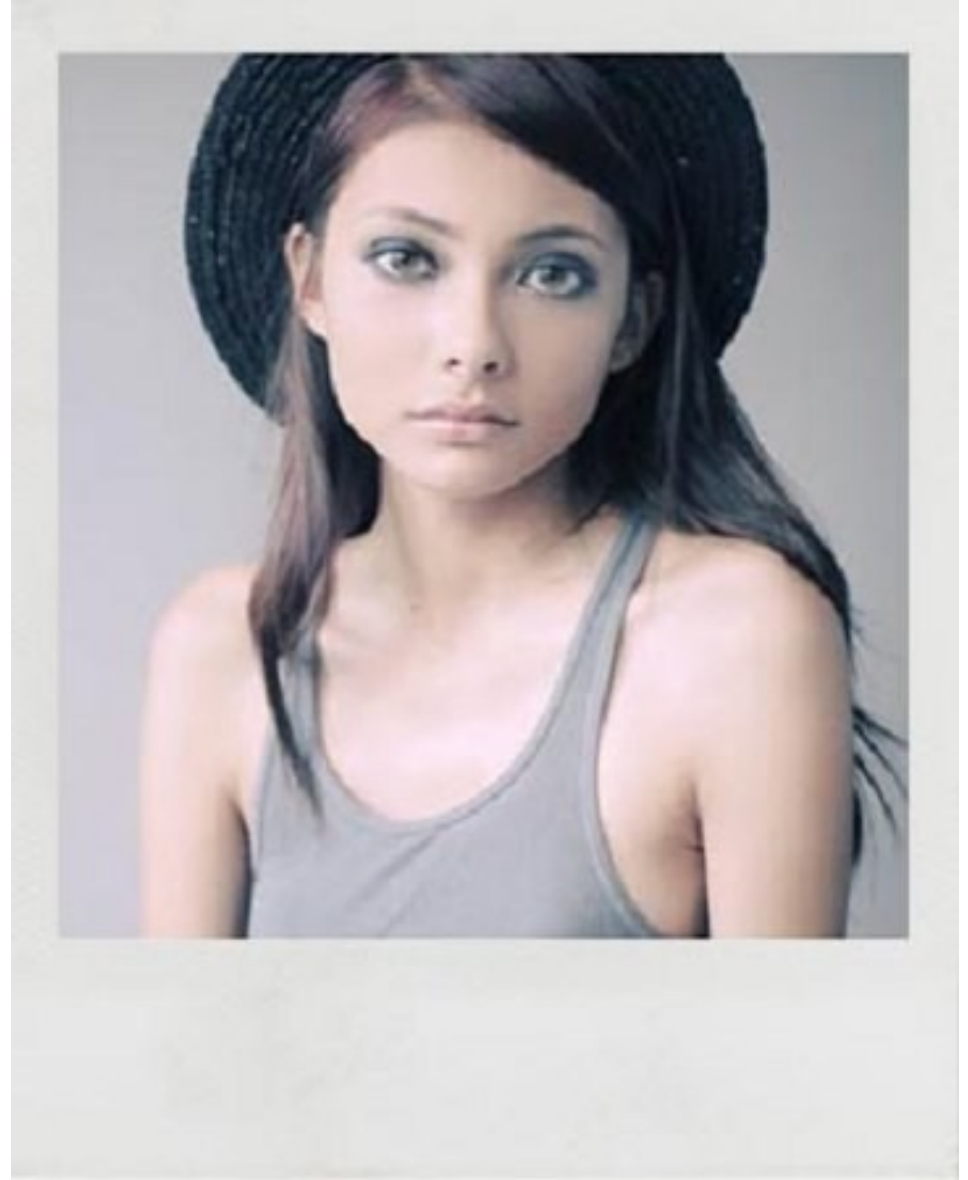

PROFILE

MODEL MANAGEMENT LTD

MICHELLE

HEIGHT 5'10" BUST 32" A WAIST 25" HIPS 34.5" SHOE 6 UK HAIR DARK BROWN EYES BROWN

PROFILE

MODEL MANAGEMENT LTD

Image: MICHELLE represented by Profile Model Management

MICHELLE

HEIGHT 5'10" BUST 32" A WAIST 25" HIPS 34.5" SHOE 6 UK HAIR DARK BROWN EYES BROWN

PROFILE

MODEL MANAGEMENT LTD

MICHELLE

HEIGHT 5'10" BUST 32" A WAIST 25" HIPS 34.5" SHOE 6 UK HAIR DARK BROWN EYES BROWN

PROFILE

HEIGHT 5'10" BUST 32" A WAIST 25" HIPS 34.5" SHOE 6 UK HAIR DARK BROWN EYES BROWN