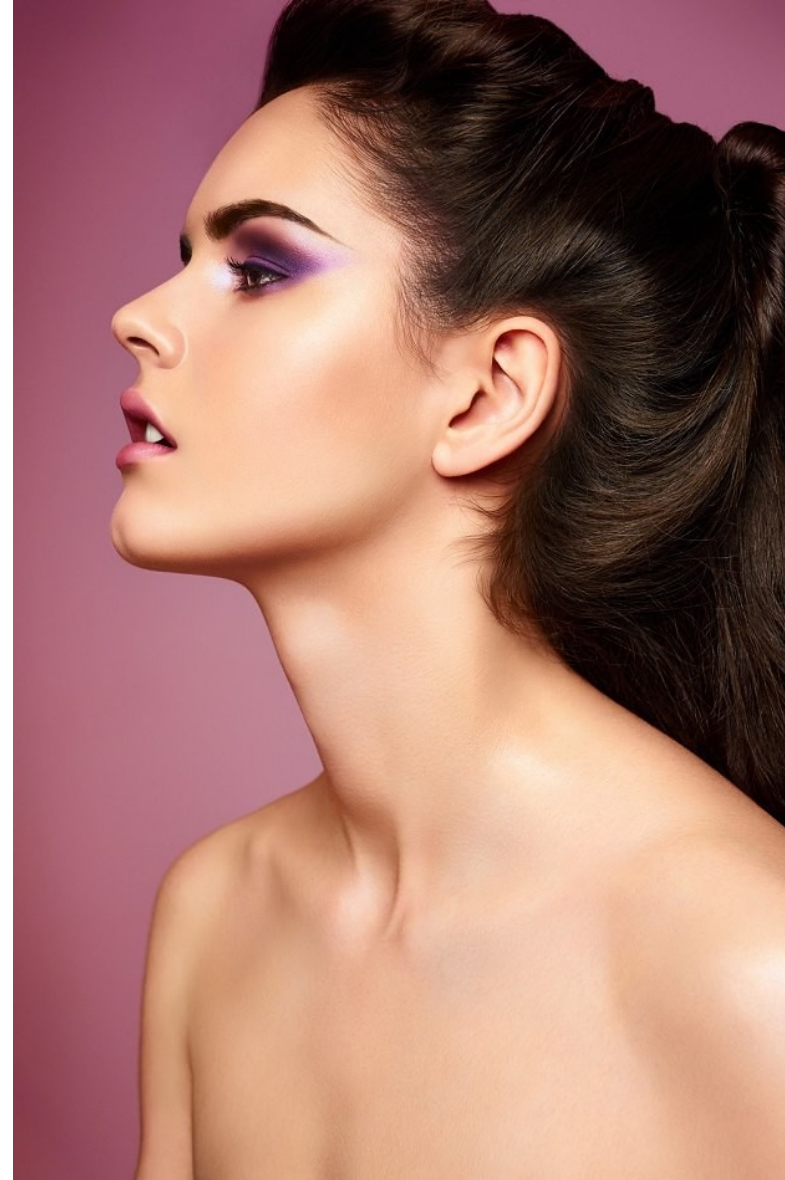

PROFILE

MODEL MANAGEMENT LTD

ELLIE MARSHALL

HEIGHT 5'10" BUST 32" A WAIST 24" HIPS 35" SHOE 6.5 UK HAIR DARK BROWN EYES BROWN

PROFILE

MODEL MANAGEMENT LTD

ELLIE MARSHALL

HEIGHT 5'10" BUST 32" A WAIST 24" HIPS 35" SHOE 6.5 UK HAIR DARK BROWN EYES BROWN

PROFILE

MODEL MANAGEMENT LTD

material girl magazine

MENU ☰

shirt, shorts Miss Patina, headdress Leftovers Brixton,

ELLIE MARSHALL

HEIGHT 5'10" BUST 32" A WAIST 24" HIPS 35" SHOE 6.5 UK HAIR DARK BROWN EYES BROWN