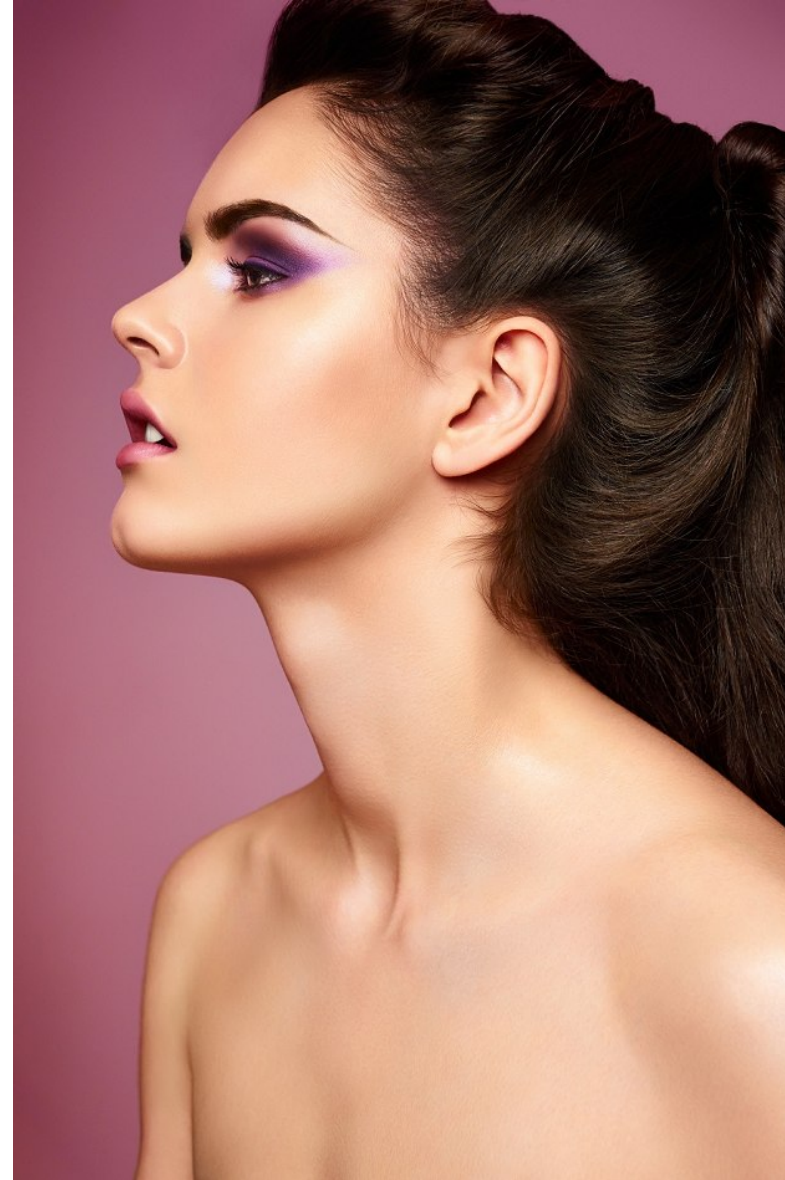

# PROFILE

MODEL MANAGEMENT LTD

ELLIE MARSHALL

HEIGHT 5'10" BUST 32" A WAIST 24" HIPS 35" SHOE 6.5 UK HAIR DARK BROWN EYES BROWN