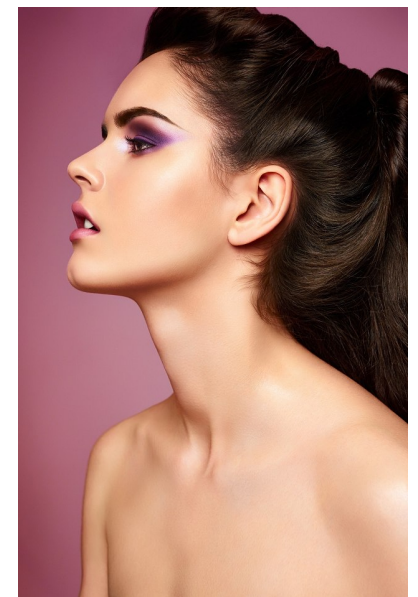

## ELLIE MARSHALL

HEIGHT 5'10" BUST 32" A WAIST 24" HIPS 35" SHOE 6.5 UK  
HAIR DARK BROWN EYES BROWN