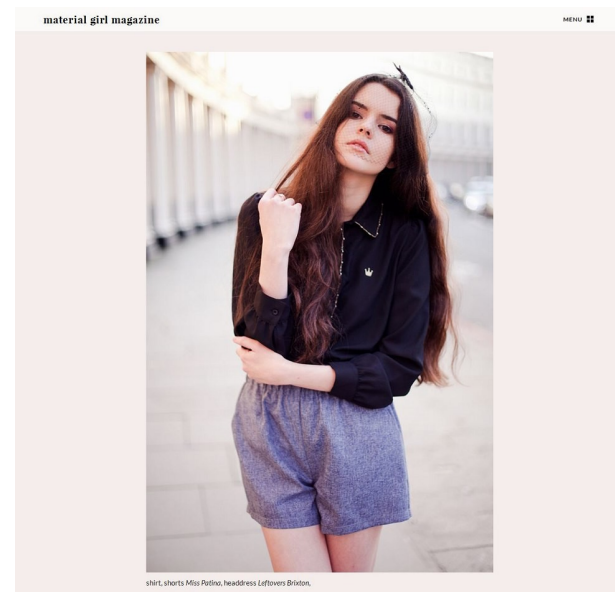

ELLIE MARSHALL

HEIGHT 5'10" BUST 32" A WAIST 24" HIPS 35" SHOE 6.5 UK
HAIR DARK BROWN EYES BROWN

PROFILE

MODEL MANAGEMENT LTD

Profile Model Management - 21 Little Portland Street, 1st Floor - LONDON W1W8BT
Tel : +44 20 7836 5282