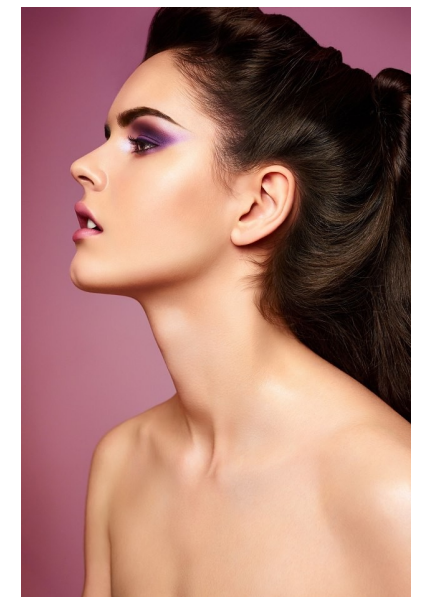

ELLIE MARSHALL

HEIGHT 5'10" BUST 32" A WAIST 24" HIPS 35" SHOE 6.5 UK
HAIR DARK BROWN EYES BROWN

PROFILE

MODEL MANAGEMENT LTD

Profile Model Management - 21 Little Portland Street, 1st Floor - LONDON W1W8BT
Tel : +44 20 7836 5282