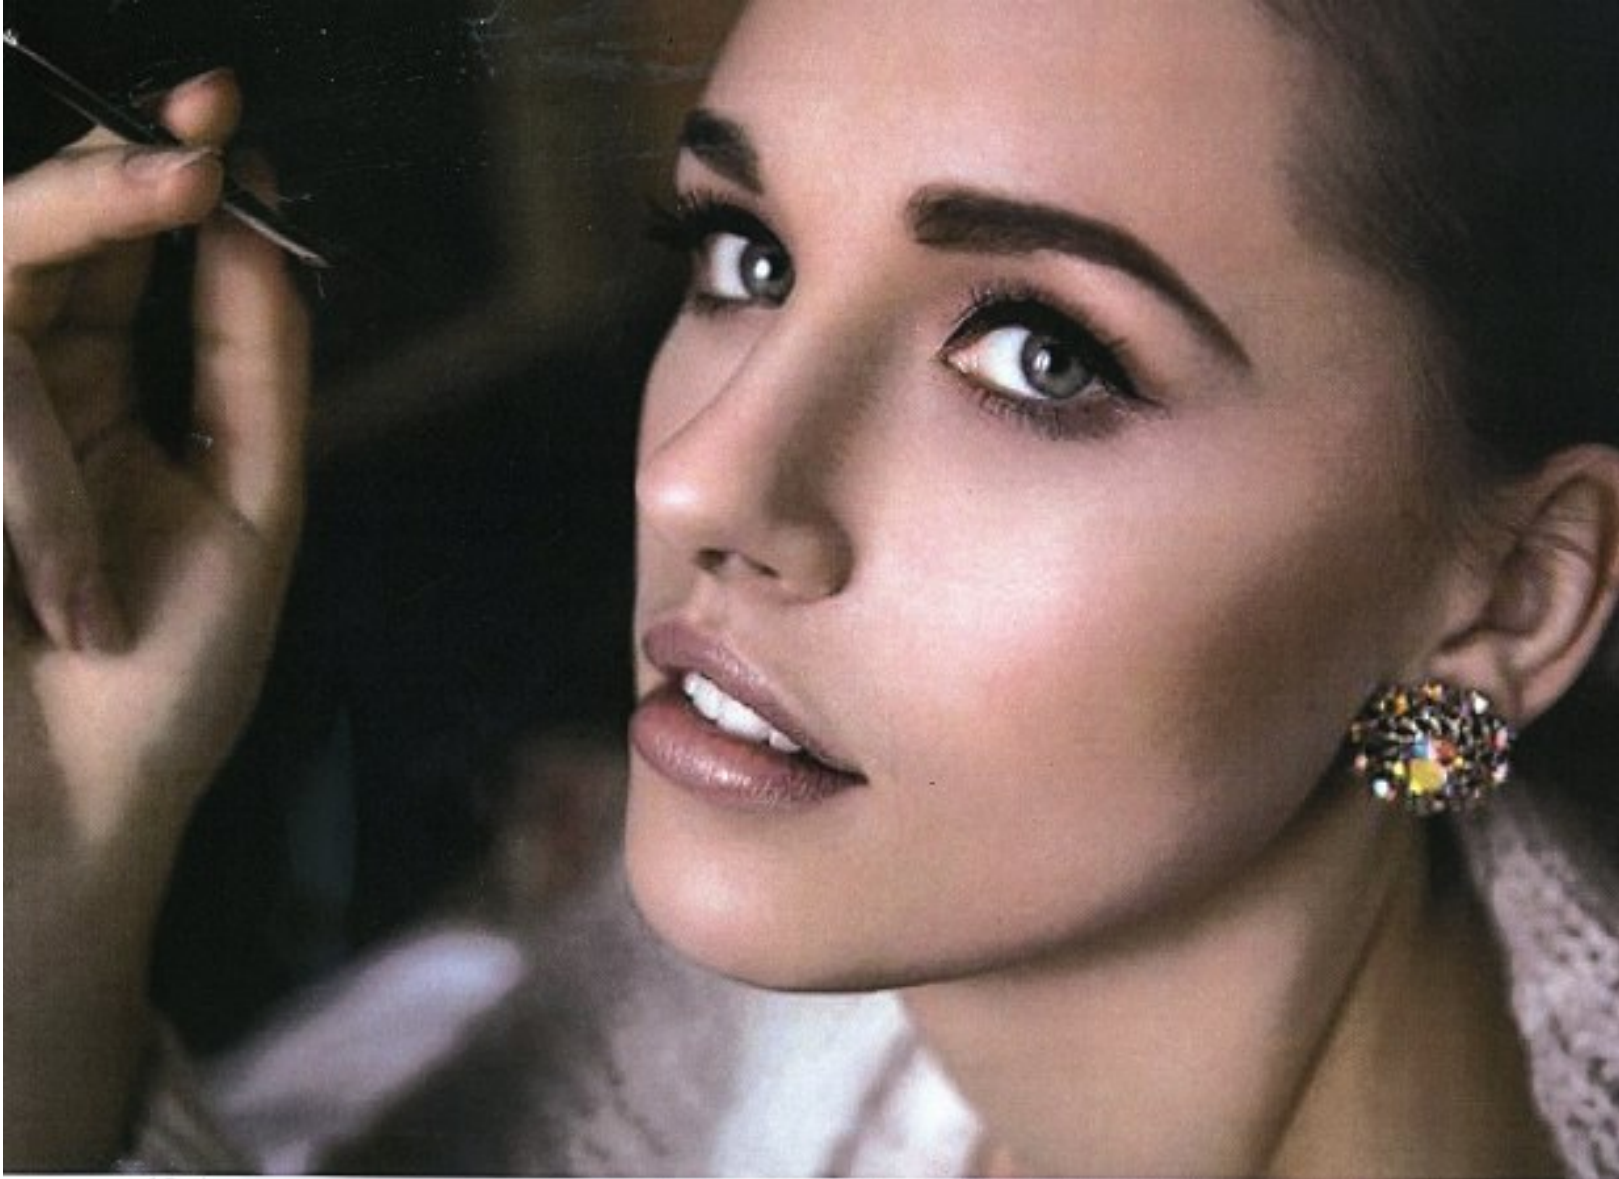

PROFILE

MODEL MANAGEMENT LTD

GINTARE

HEIGHT 5'11.5" BUST 35.5" D WAIST 25" HIPS 36" SHOE 7 UK HAIR LIGHT BROWN EYES GREEN