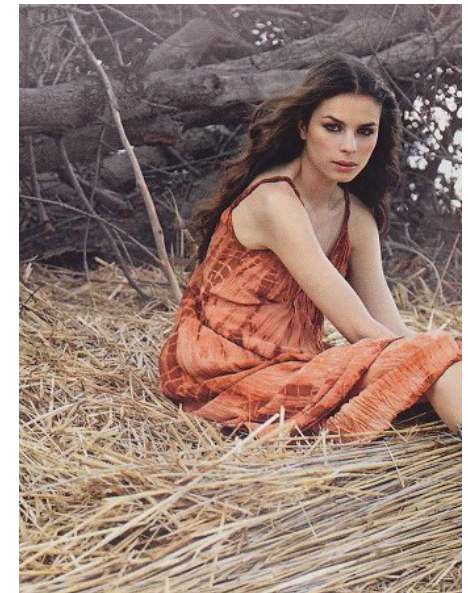

NICOLINE

HEIGHT 5'11" BUST 32.5" B WAIST 25.5" HIPS 35.5" SHOE 6.5 UK
HAIR BLONDE

PROFILE

MODEL MANAGEMENT LTD

Profile Model Management - 21 Little Portland Street, 1st Floor - LONDON
W1W8BT Tel : +44 20 7836 5282