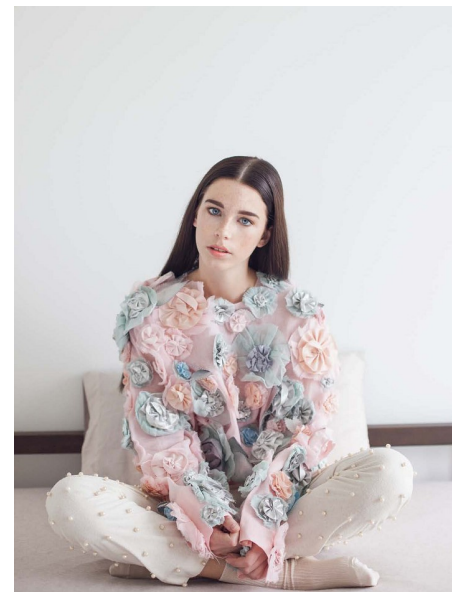

ELLA C

HEIGHT 5'9" BUST 32" B WAIST 24" HIPS 35" SHOE 6 UK  
HAIR BROWN EYES BLUE

PROFILE

MODEL MANAGEMENT LTD

Profile Model Management - 21 Little Portland Street, 1st Floor - LONDON  
W1W8BT Tel : +44 20 7836 5282