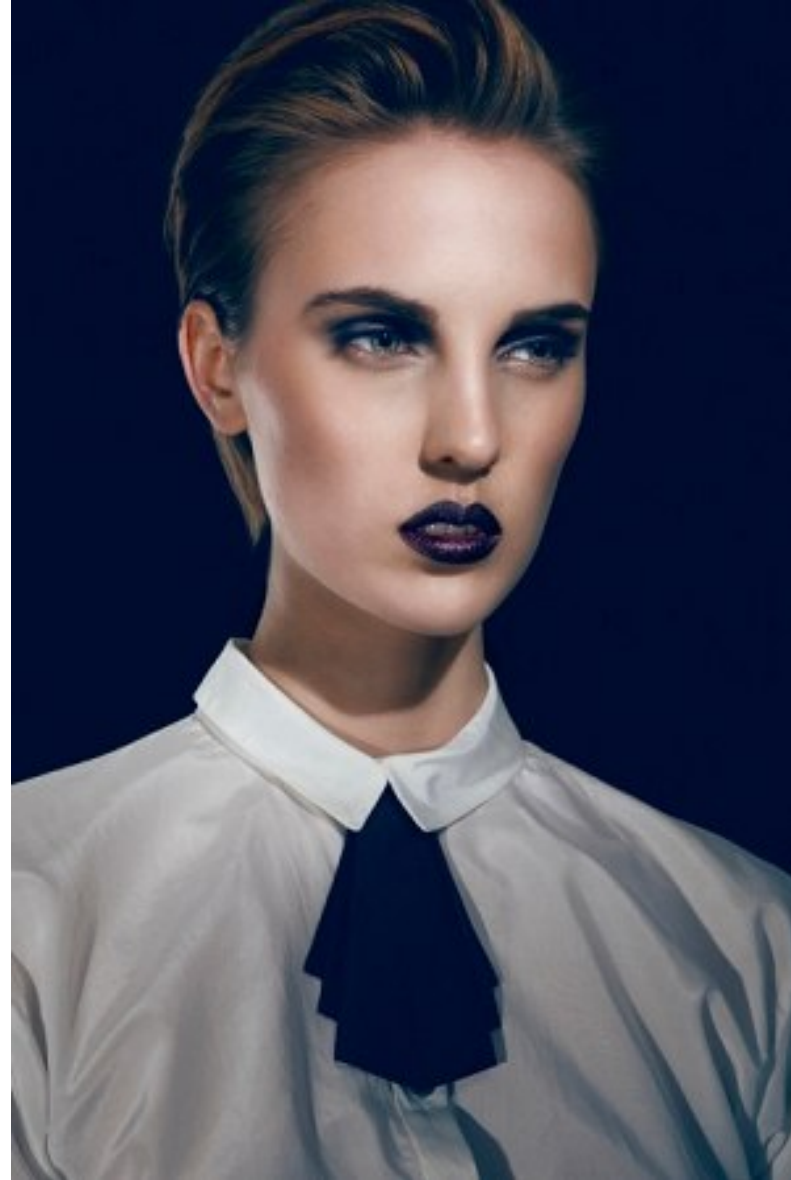

PROFILE

MODEL MANAGEMENT LTD

EVA GRAEWE WOESTEMEIER

HEIGHT 5'10.5" BUST 32.5" WAIST 25" HIPS 37.5" HAIR BROWN

PROFILE

MODEL MANAGEMENT LTD

EVA GRAEWE WOESTEMEIER

HEIGHT 5'10.5" BUST 32.5" WAIST 25" HIPS 37.5" HAIR BROWN

PROFILE

MODEL MANAGEMENT LTD

EVA GRAEWE WOESTEMEIER

HEIGHT 5'10.5" BUST 32.5" WAIST 25" HIPS 37.5" HAIR BROWN

PROFILE

MODEL MANAGEMENT LTD

OPPOSITE PAGE
DRESS: JIL SANDER
SHADES: MYKITA

SHIRT: FRENCH CONNECTION
PANTS: PULL&JOE
SHOES: BIEFFI
SOCKS: CALRE
NECKTIE: ODORREY