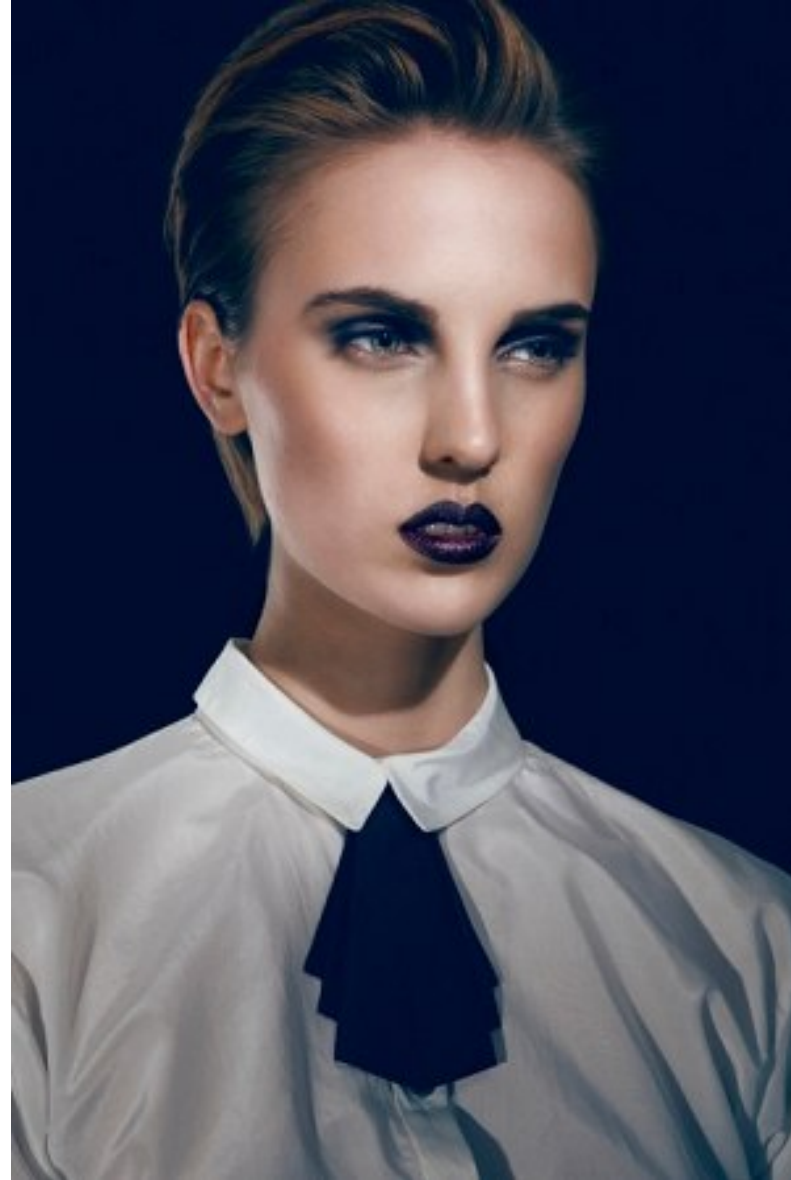

PROFILE

MODEL MANAGEMENT LTD

EVA GRAEWE WOESTEMEIER

HEIGHT 5'10.5" BUST 32.5" WAIST 25" HIPS 37.5" HAIR BROWN

PROFILE

MODEL MANAGEMENT LTD

EVA GRAEWE WOESTEMEIER

HEIGHT 5'10.5" BUST 32.5" WAIST 25" HIPS 37.5" HAIR BROWN

PROFILE

MODEL MANAGEMENT LTD

EVA GRAEWE WOESTEMEIER

HEIGHT 5'10.5" BUST 32.5" WAIST 25" HIPS 37.5" HAIR BROWN

PROFILE

MODEL MANAGEMENT LTD

OPPOSITE PAGE
DRESS: JIL SANDER
SHADES: MYKITA

SHIRT: FRENCH CONNECTION
PANTS: PULL&JOE
SHOES: BIEFFI
SOCKS: CALBE
NECKTIE: ODORREY