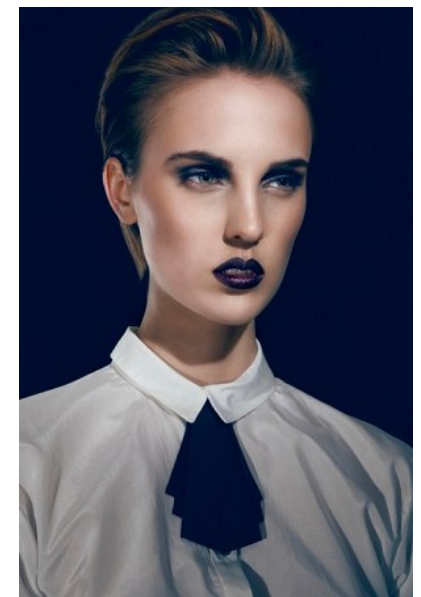

EVA GRAEWE WOESTEMEIER

HEIGHT 5'10.5" BUST 32.5" WAIST 25" HIPS 37.5" HAIR BROWN