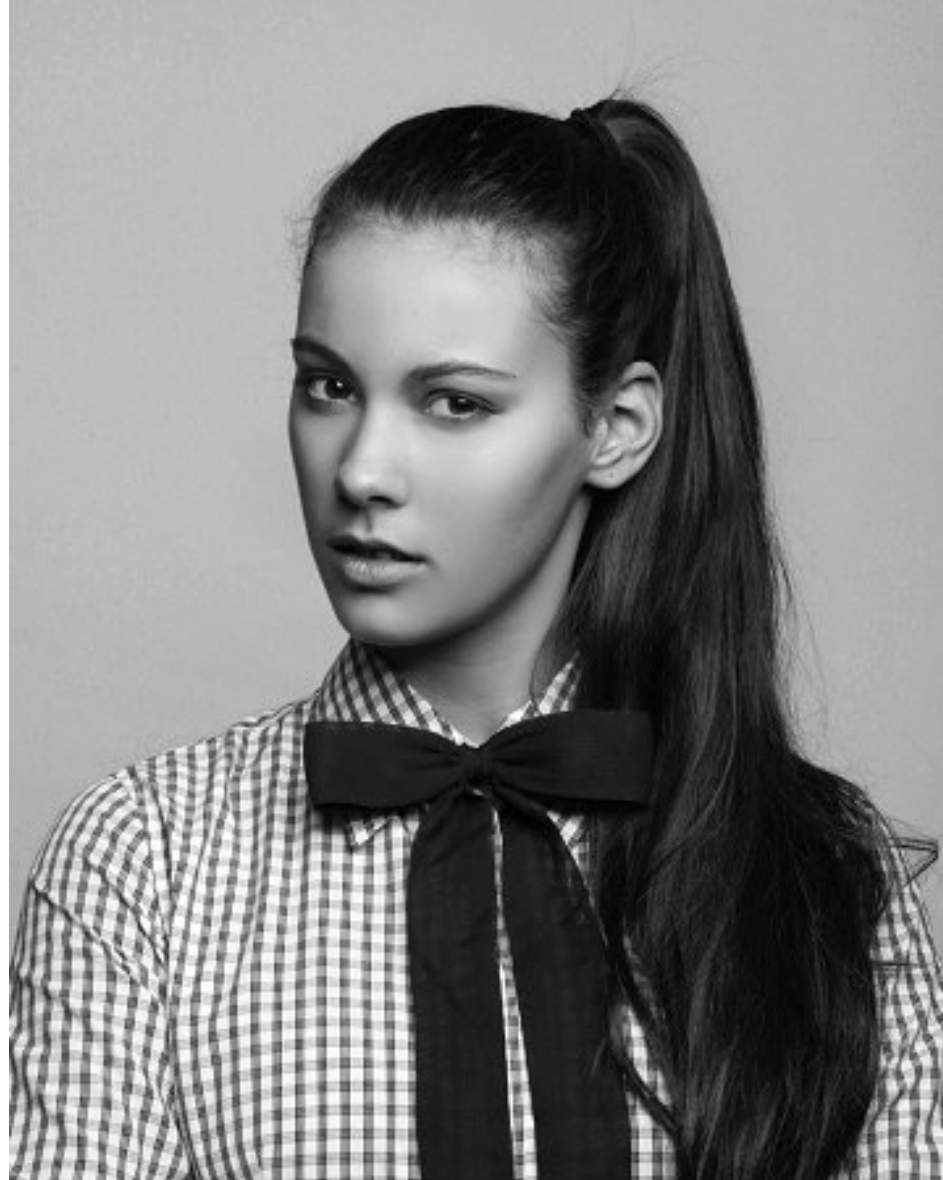

PROFILE

MODEL MANAGEMENT LTD

AMY VERDON

HEIGHT 5'10" BUST 34" B WAIST 25.5" HIPS 35" SHOE 6.5 UK HAIR DARK BROWN EYES HAZEL

PROFILE

MODEL MANAGEMENT LTD

AMY VERDON

HEIGHT 5'10" BUST 34" B WAIST 25.5" HIPS 35" SHOE 6.5 UK HAIR DARK BROWN EYES HAZEL