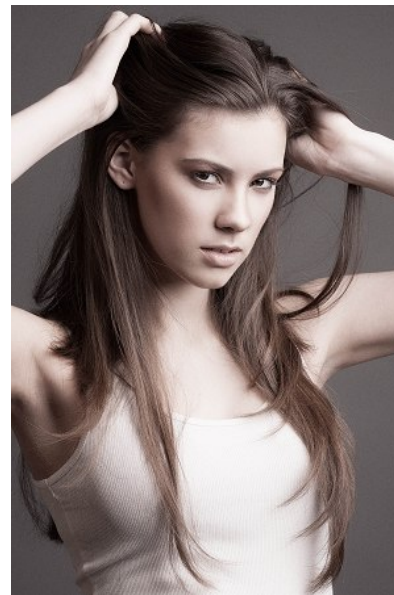

AMY VERDON

HEIGHT 5'10" BUST 34" B WAIST 25.5" HIPS 35" SHOE 6.5 UK
HAIR DARK BROWN EYES HAZEL

PROFILE

MODEL MANAGEMENT LTD

Profile Model Management - 21 Little Portland Street, 1st Floor - LONDON

W1W8BT Tel : +44 20 7836 5282