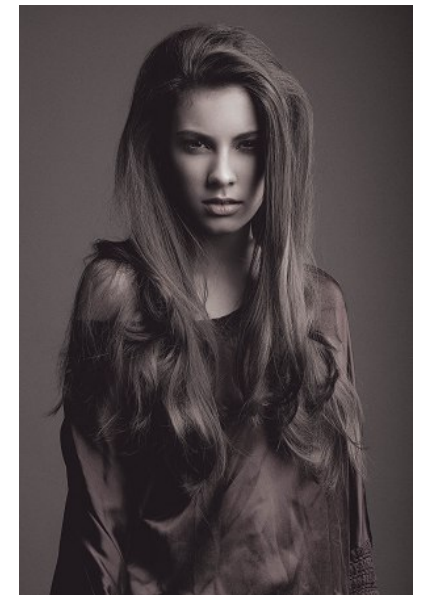

AMY VERDON

HEIGHT 5'10" BUST 34" B WAIST 25.5" HIPS 35" SHOE 6.5 UK
HAIR DARK BROWN EYES HAZEL

PROFILE

MODEL MANAGEMENT LTD

Profile Model Management - 21 Little Portland Street, 1st Floor - LONDON

W1W8BT Tel : +44 20 7836 5282