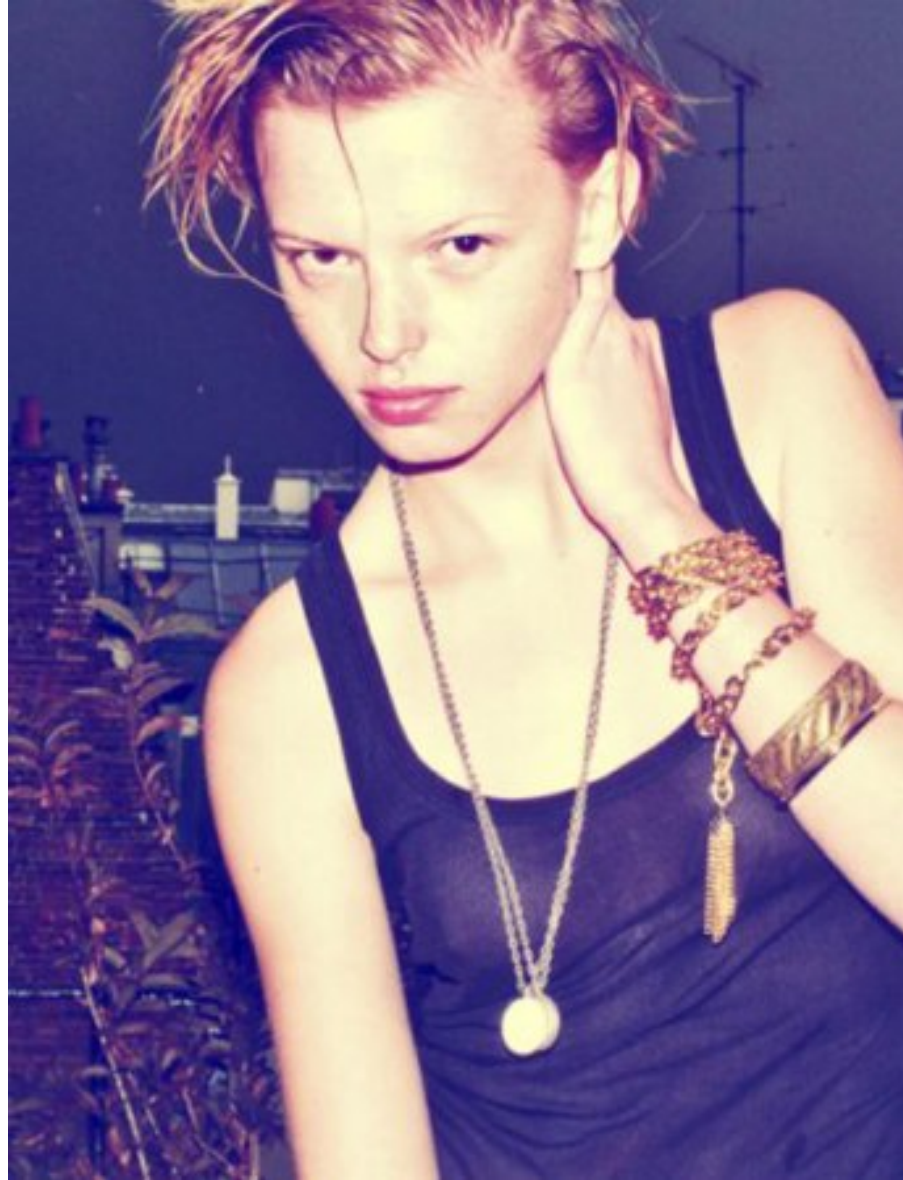

PROFILE

MODEL MANAGEMENT LTD

SASHA .

HEIGHT 5'9.5" BUST 32" WAIST 23" HIPS 35" SHOE 5 UK HAIR BLONDE EYES HAZEL