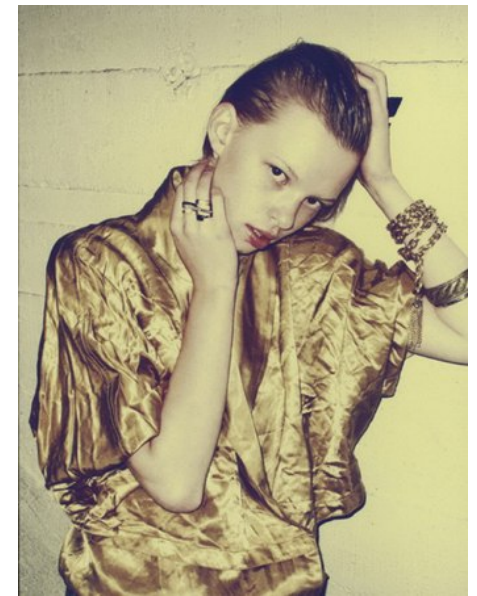

SASHA .

HEIGHT 5'9.5" BUST 32" WAIST 23" HIPS 35" SHOE 5 UK
HAIR BLONDE EYES HAZEL

PROFILE

MODEL MANAGEMENT LTD

Profile Model Management - 21 Little Portland Street, 1st Floor - LONDON

W1W8BT Tel : +44 20 7836 5282