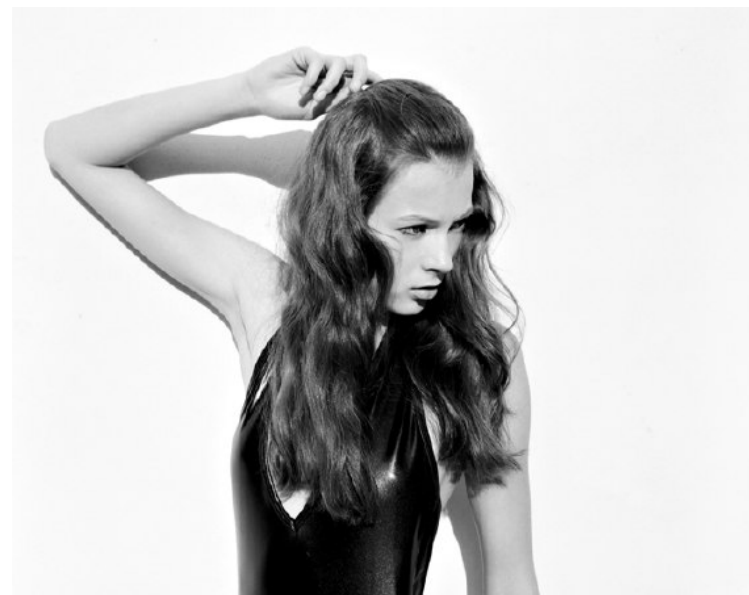

MARLENA

HEIGHT 5'10" BUST 32.5" WAIST 24" HIPS 35.5" SHOE 6.5 UK
HAIR BROWN EYES GREEN

PROFILE

MODEL MANAGEMENT LTD

Profile Model Management - 21 Little Portland Street, 1st Floor - LONDON
W1W8BT Tel : +44 20 7836 5282