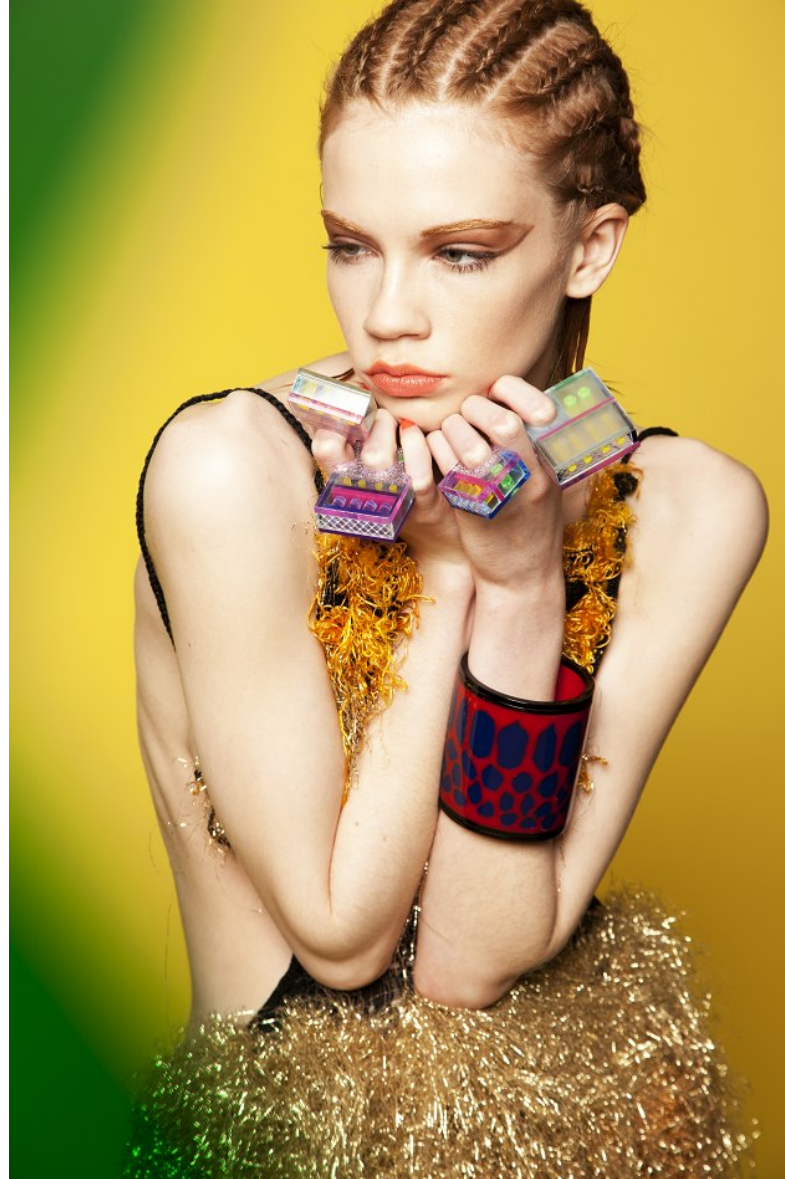

PROFILE

MODEL MANAGEMENT LTD

EMMY .

HEIGHT 5'10.5" BUST 32" C WAIST 25" HIPS 35" SHOE 6 UK HAIR RED EYES BLUE/GREEN