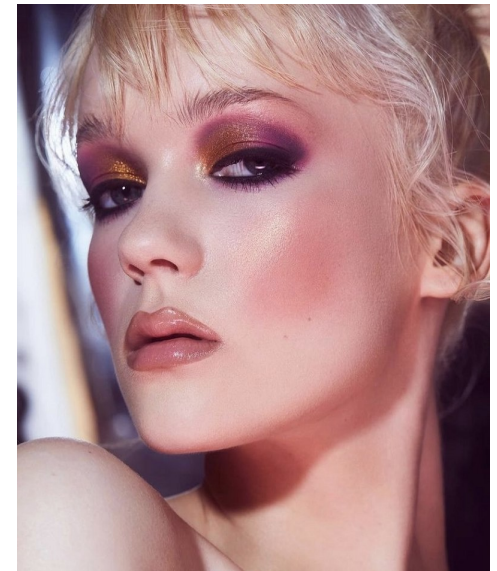

ERIN

HEIGHT 5'6" BUST 29" WAIST 23" HIPS 28.5" SHOE 4 UK
HAIR BLONDE EYES BLUE

PROFILE MODELS