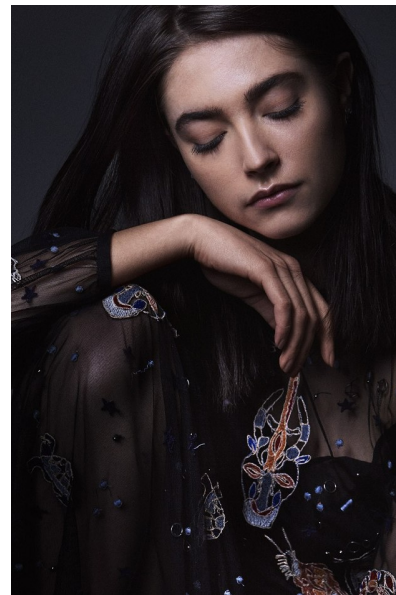

KAROLINA BROWN

HEIGHT 5'10.5" BUST 32" WAIST 25" HIPS 36" SHOE 5 UK
HAIR BROWN EYES BLUE

PROFILE MODELS