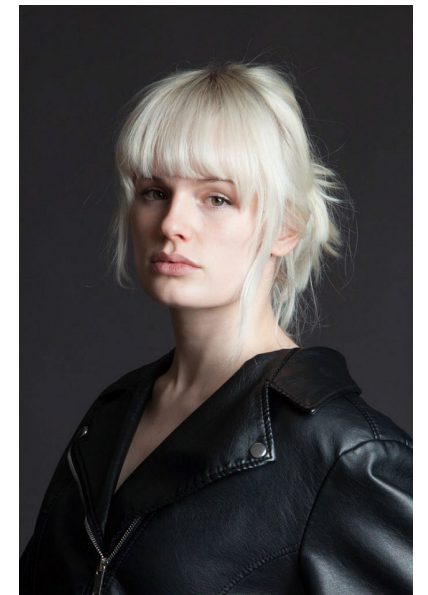

KIA L

HEIGHT 5'9" BUST 34.5" WAIST 26.5" HIPS 35" SHOE 5 UK  
HAIR BLONDE EYES HAZEL

PROFILE MODELS