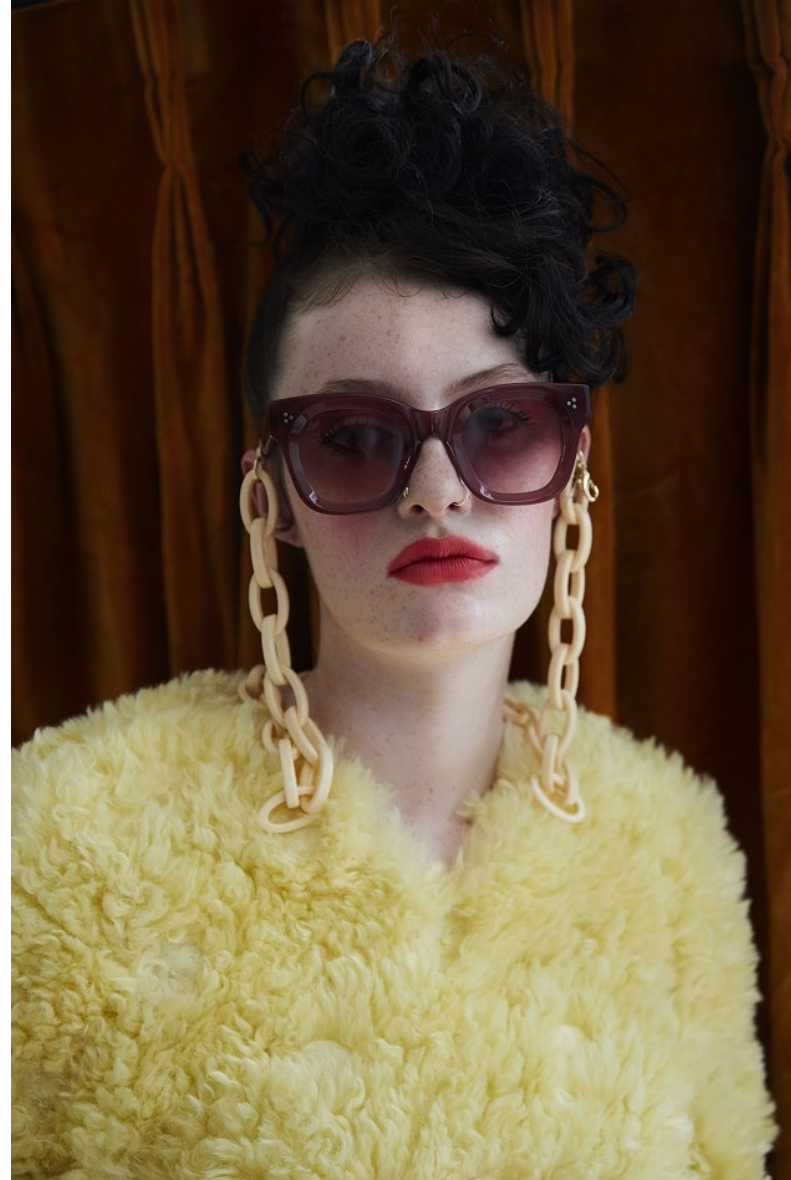

PROFILE

MODEL MANAGEMENT LTD

CHARLOTTE O'CONNELL

HEIGHT 5'9" BUST 34" DD WAIST 27" HIPS 35" SHOE 5 UK HAIR BLACK EYES GREEN

PROFILE

MODEL MANAGEMENT LTD

CHARLOTTE O'CONNELL

HEIGHT 5'9" BUST 34" DD WAIST 27" HIPS 35" SHOE 5 UK HAIR BLACK EYES GREEN

PROFILE

MODEL MANAGEMENT LTD

CHARLOTTE O'CONNELL

HEIGHT 5'9" BUST 34" DD WAIST 27" HIPS 35" SHOE 5 UK HAIR BLACK EYES GREEN