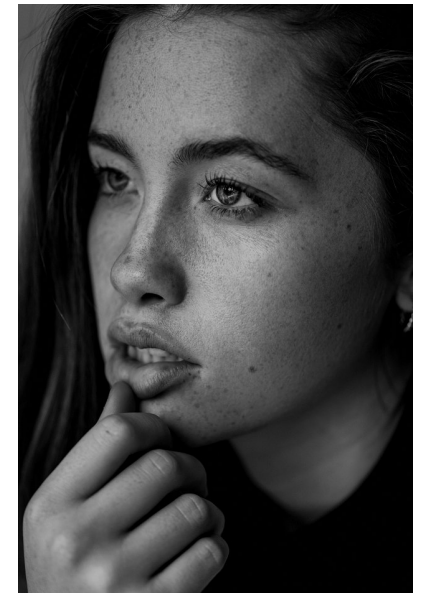

LILI-MAE

HEIGHT 5'6" BUST 32" WAIST 24.5" HIPS 35" SHOE 4 UK HAIR RED  
EYES BLUE