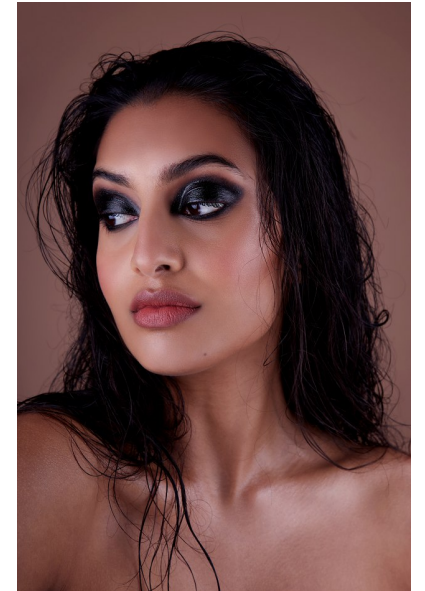

RAMNEEK

HEIGHT 5'5" BUST 32" WAIST 25" HIPS 32" SHOE 6 UK HAIR DARK
BROWN EYES BROWN

PROFILE

MODEL MANAGEMENT LTD

Profile Model Management - 21 Little Portland Street, 1st Floor - LONDON

W1W8BT Tel : +44 20 7836 5282