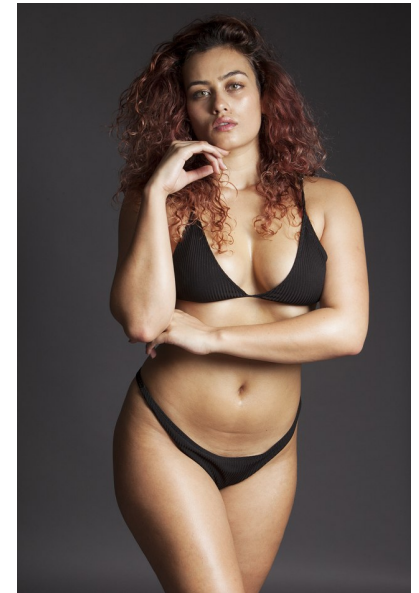

HANNAH SUBIT

HEIGHT 5'9" BUST 36" C WAIST 27" HIPS 40" SHOE 7.5 UK
HAIR AUBURN EYES GREEN

PROFILE MODELS