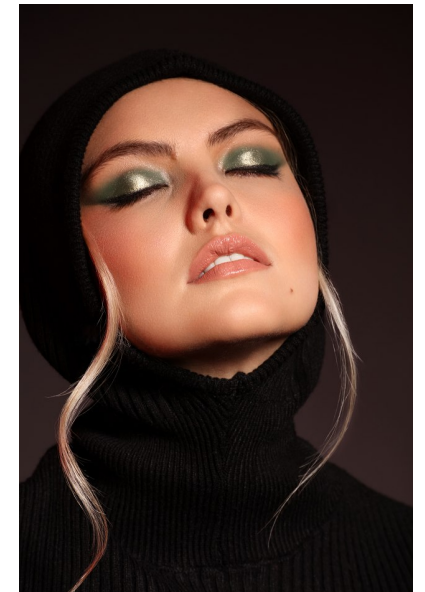

BOBBI

HEIGHT 5'10" BUST 32" WAIST 23" HIPS 34" SHOE 7.5 UK  
HAIR BLONDE EYES BROWN

PROFILE

MODEL MANAGEMENT LTD

Profile Model Management - 21 Little Portland Street, 1st Floor - LONDON  
W1W8BT Tel : +44 20 7836 5282