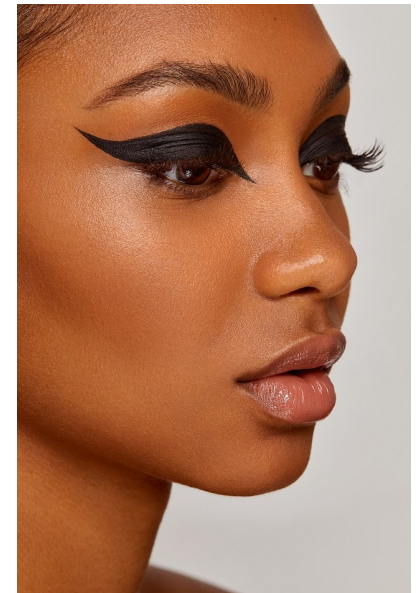

## MALEIKA

HEIGHT 5'7" BUST 31" WAIST 25" HIPS 35" SHOE 6 UK HAIR BROWN  
EYES HAZEL