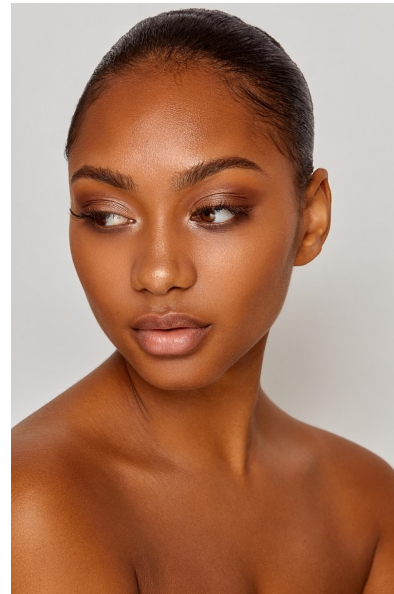

## MALEIKA

HEIGHT 5'7" BUST 31" WAIST 25" HIPS 35" SHOE 6 UK HAIR BROWN  
EYES HAZEL