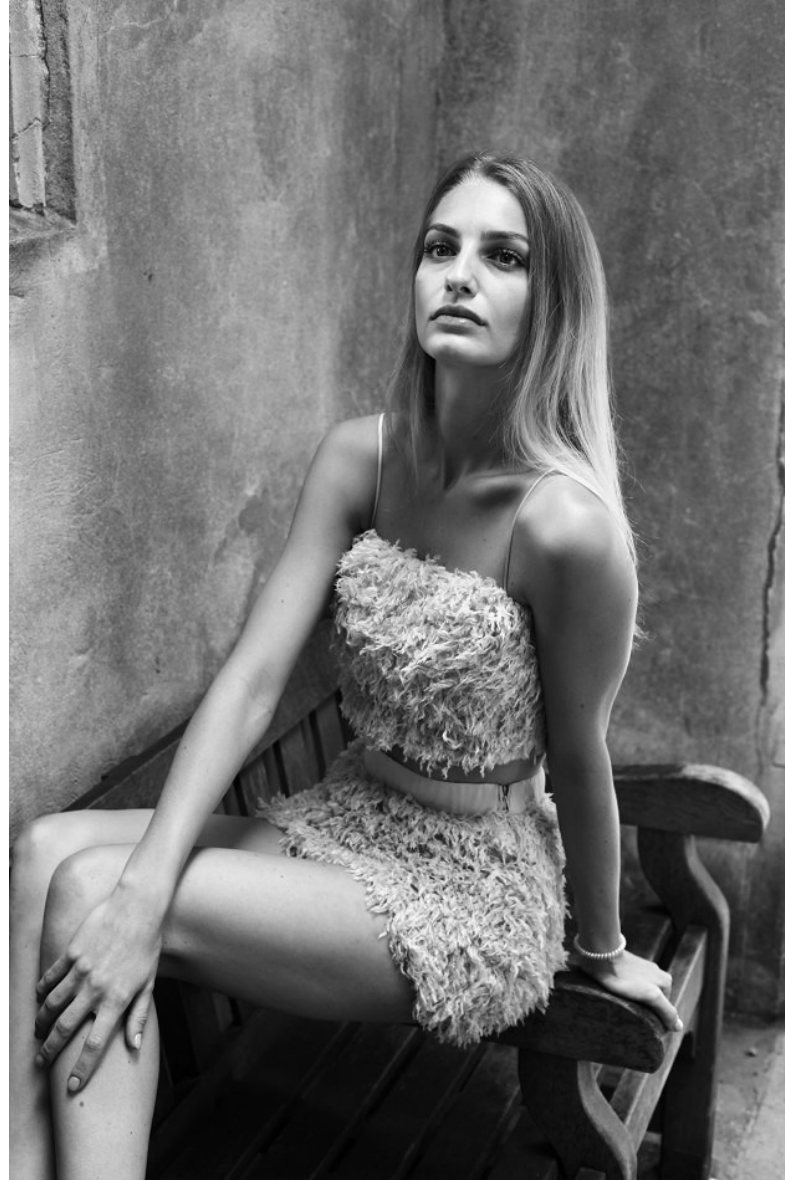

PROFILE

MODEL MANAGEMENT LTD

ALESSIA

HEIGHT 5'9.5" BUST 32.5" B WAIST 24" HIPS 34" SHOE 6 UK HAIR BLONDE EYES BLUE

PROFILE

MODEL MANAGEMENT LTD

ALESSIA

HEIGHT 5'9.5" BUST 32.5" B WAIST 24" HIPS 34" SHOE 6 UK HAIR BLONDE EYES BLUE